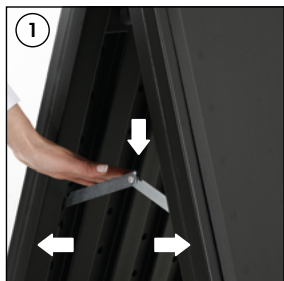

PRINT TEMPLATES

Street Signpro Poster without Lens - 610 x 915 mm

Document Size: 620 x 925 mm (Includes Bleeds)

Finished Size: 610 x 915 mm [Print](#)

INSTALLATION INSTRUCTIONS

Street Signpro Poster without Lens / 1010740H000

- Please inform the order number on the product or on the carton (e.g. 1/110001394-460) to the place that you have made the purchase if any problem with the product occurs.
- All rights reserved. All pictures, figures and writings are secured internationally by copy-right law. Infringements will be sued by civil and legal law.

This technical sheet's contents are all subject to update and modification at MT Displays' exclusive discretion. There is nothing official about this document. For final and legally binding information, please get in touch with the sales staff at MT Displays.

T: +90 850 433 67 85 / info@mtdisplays.com / www.mtdisplays.com