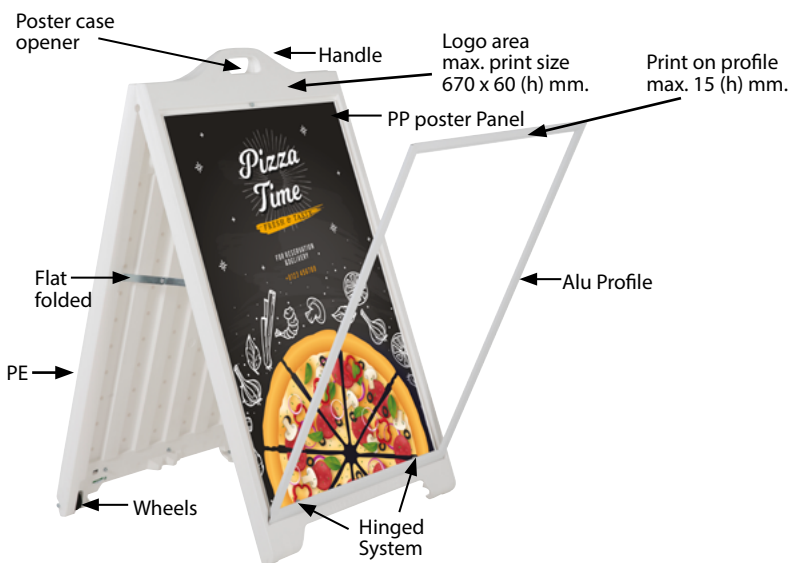

EXPLODED VIEW