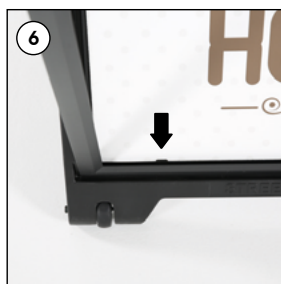

PRINT TEMPLATES

Street Signpro Poster without Lens - 610 x 915 mm

Document Size: 620 x 925 mm (Includes Bleeds)

Finished Size: 610 x 915 mm [Print](#)

INSTALLATION INSTRUCTIONS

Street Signpro Poster without Lens / 1010740H000

- Please inform the order number on the product or on the carton (e.g. 1/110001394-460) to the place that you have made the purchase if any problem with the product occurs.
- All rights reserved. All pictures, figures and writings are secured internationally by copy-right law. Infringements will be sued by civil and legal law.

This technical sheet's contents are all subject to update and modification at MT Displays' exclusive discretion. There is nothing official about this document. For final and legally binding information, please get in touch with the sales staff at MT Displays.

T: +90 850 433 67 85 / info@mtdisplays.com / www.mtdisplays.com