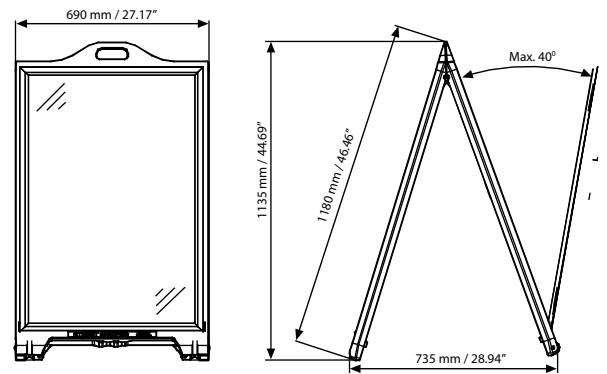

TECHNICAL DRAWING

OPTIONAL ACCESSORIES

ARTICLES

WHITE	BLACK	SIZE	COPY SIZE	WEIGHT	PACKING SIZE
				WITH PACKING	*W X H X D
UPSP210024	UPSP220024	610 X 915 mm	590 X 898 mm	14,850 kg	740 X 1250 X 250 mm

PHYSICAL DATA

Material

Durable plastic HDPE main boards, aluminium profile frames.

Poster Material & Thickness

Street SignPro Frame without lens allows using rigid graphics like PP panels. Max. poster thickness is 4 mm.

Surface Finish

White and Black in standard and various RAL colors available with MOQ. MOQ starts from 1000pcs based on the colour. Call for custom color requests.

Recycled Content

Up to 40% recycled content used.

Warranty

All products are guaranteed for 3 years by MT Displays with below conditions:

[Warranty Conditions](#)

Storage Conditions

Goods should be stored at 0° to 25°C in a dry place. Store in the original package.

Installation Considerations

Street SignPro is packed with an easy-to-understand instruction sheet. One set includes double sided (HDPE) durable plastic boards with recessed sign areas, aluminium frames with hinged system for protecting and keeping the graphic posters in place sturdily, wheels and a molded-in handle for easy transport, hidden locking mechanism for avoiding unnecessary access to posters, flat folded scissors on two sides for keeping the system stable and saving space during storage. No tool assembly required.

Design Considerations

Double-sided Street SignPro with Patent Protection (PCT/EP2017/052765). Suitable for Outdoor use with 24" (W: 610 mm) x 36" (H: 915 mm) poster sizes on both sides. No need to fill up water or sand as it is already constructed with heavy materials. Chalkboard Markers are optional. Should be ordered separately.

Cleaning and Disinfecting

Clean your displays, with damp microfiber clothes, rinsed with simply water or warm, soapy or gentle shampooed water. Avoid using vinegar, abrasive, acidic, alcohol-based or heavy cleaners or cleaners containing Ammonia. Only after cleaning the product, if needed, simply apply disinfectant or sanitizer that is in compliance with your local guidelines and regulations.

Patent

PCT/EP2017/052765

T: +90 850 433 67 85 / info@mtdisplays.com / www.mtdisplays.com