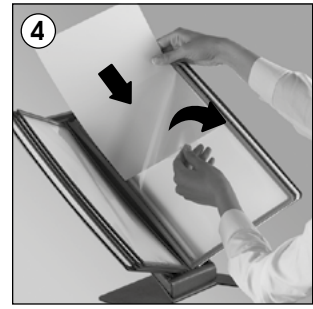

INSTALLATION INSTRUCTIONS

Table Top Reference Rack / 1009795H000