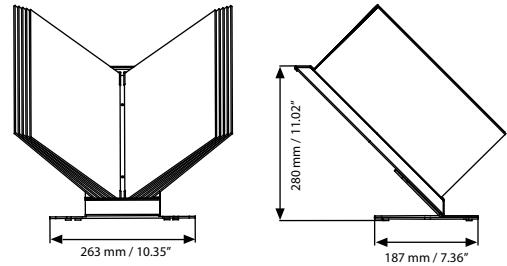

FEATURES

EXPLODED VIEW

TECHNICAL DRAWING

ARTICLES

ARTICLE	PAPER SIZE	DESCRIPTION	WEIGHT	PACKING SIZE
			WITH PACKING	*W X H X D
URK01N00A4	210 X 297 mm	Silver	0,500 kg	290 X 480 X 160 mm
URK01B00A4	210 X 297 mm	Black	0,500 kg	290 X 480 X 160 mm

OPTIONAL ACCESSORIES

Please don't forget to order. 10 pcs of 1 colour in a box.

POSTER POCKET			WEIGHT	PACKING SIZE(10 Pcs)
ARTICLE	PAPER SIZE	DESCRIPTION	WITH PACKING	*W X H X D
TAB0590304	210 X 297 mm	Red	0,550 kg	390 X 550 X 590 mm
TAB0590301	210 X 297 mm	Black	0,550 kg	390 X 550 X 590 mm
TAB0590309	210 X 297 mm	Grey	0,550 kg	390 X 550 X 590 mm