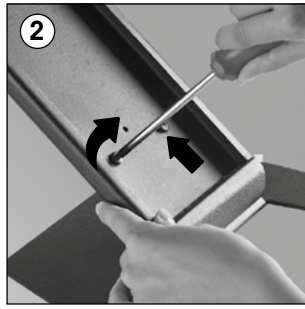

INSTALLATION INSTRUCTIONS

Table Top Reference Rack / 1009795H000