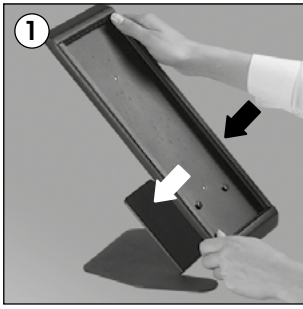

INSTALLATION INSTRUCTIONS

Table Top Reference Rack / 1009795H000