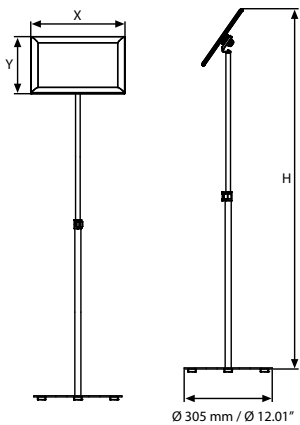

WATCH VIDEO

Watch video at our website
www.mtdisplays.com

EXPLODED VIEW

TECHNICAL DRAWING

ARTICLES

EXTERNAL (x-y)	ARTICLE	POSTER	COPY	H min.	H max.	DESCRIPTION	WEIGHT	PACKING SIZE
							WITH PACKING	*W X H X D
240 X 327 mm	UMBTS10BA4	210 X 297 mm	192 X 279 mm	845 mm	1305 mm	A4 portrait / Black	4,250 kg	395 X 690 X 60 mm
				800 mm	1260 mm	A4 landscape / Black		
327 X 450 mm	UMBTS10BA3	297 X 420 mm	279 X 402 mm	968 mm	1428 mm	A3 portrait / Black	4,600 kg	395 X 830 X 60 mm
				923 mm	1383 mm	A3 landscape / Black		
				845 mm	1305 mm	A4 portrait / Silver		
240 X 327 mm	UMBTS10NA4	210 X 297 mm	192 X 279 mm	800 mm	1260 mm	A4 landscape / Silver	4,250 kg	395 X 690 X 60 mm
				968 mm	1428 mm	A3 portrait / Silver		
327 X 450 mm	UMBTS10NA3	297 X 420 mm	279 X 402 mm	923 mm	1383 mm	A3 landscape / Silver	4,600 kg	395 X 830 X 60 mm
				33.07"	51.18"	Portrait / Black		
				31.26"	49.37"	Landscape / Black		
12.20" X 18.19"	UMBTS10B17	11" X 17"	10.31" X 16.69"	37.40"	55.67"	Portrait / Black		
				35.67"	53.98"	Landscape / Black		
				33.07"	51.18"	Portrait / Silver		
9.69" X 12.20"	UMBTS10N81	8.5" X 11"	7.80" X 10.31"	31.26"	49.37"	Landscape / Silver		
				37.40"	55.67"	Portrait / Silver		
				35.67"	53.98"	Landscape / Silver		

PHYSICAL DATA

Material

Steel circle base, iron telescoping profile body with clamp, 25mm snap-open aluminium profile poster frame, PET anti-reflex poster cover, PS backing or ABS backing.

Poster Material & Thickness