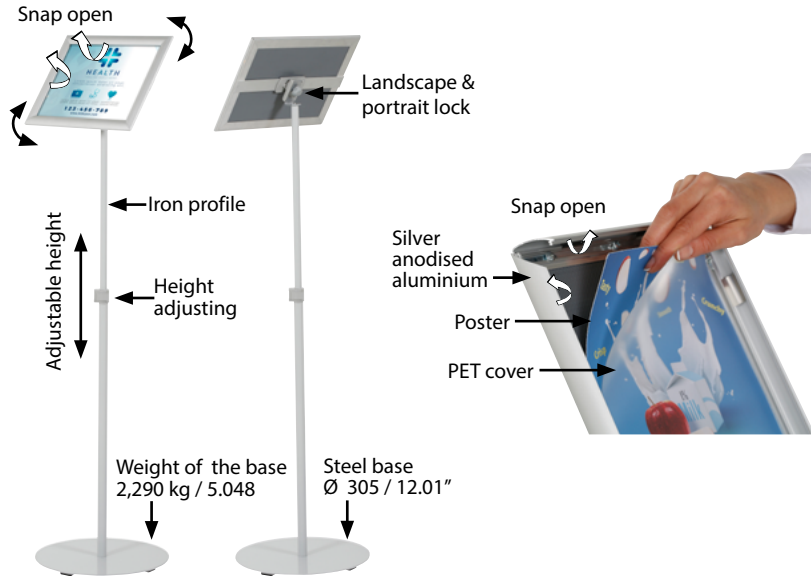

EXPLODED VIEW