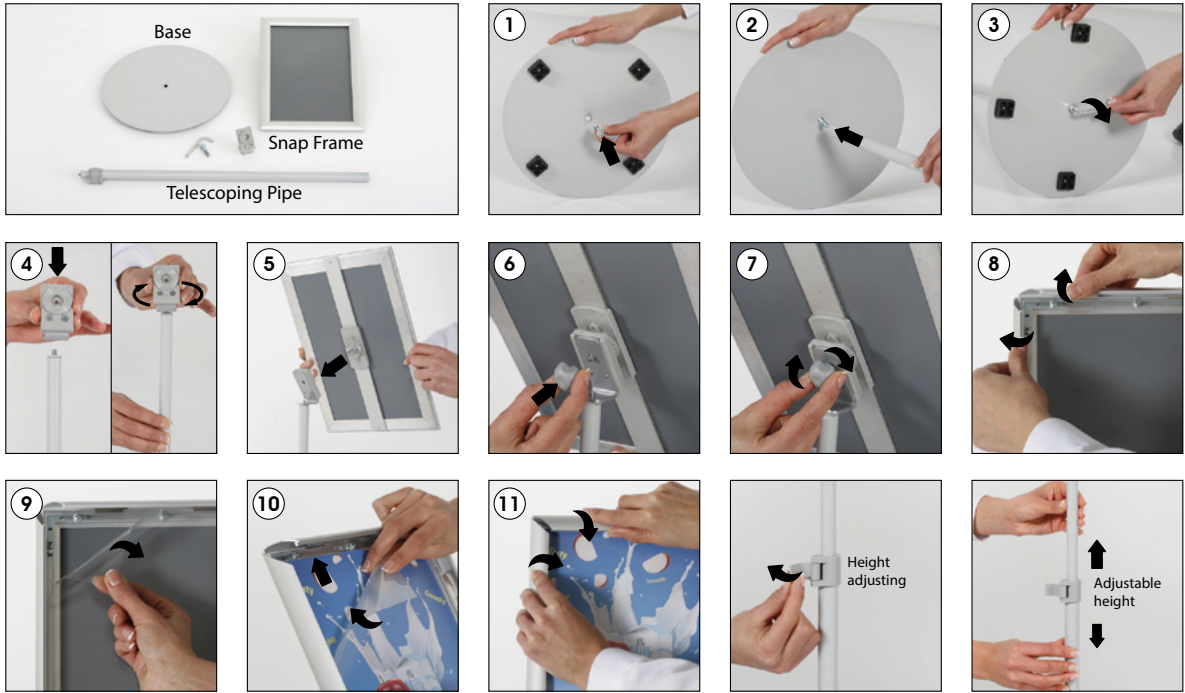

T: +90 850 433 67 85 / info@mtdisplays.com / www.mtdisplays.com

PRINT TEMPLATES

Telescoping Menuboard Snap Frame - A4
 Document Size: 220 x 307 mm (Includes Bleeds)
 Finished Size: A4 (210 x 297 mm) [Print](#)

Telescoping Menuboard Snap Frame - 8.5"x11"
 Document Size: 8.89" x 11.4" (Includes Bleeds)
 Finished Size: 8.5" x 11" (279.4 x 431.8 mm) [Print](#)

Telescoping Menuboard Snap Frame - A3
 Document Size: 307 x 430 mm (Includes Bleeds)
 Finished Size: A3 (297 x 420 mm) [Print](#)

Telescoping Menuboard Snap Frame- 11"x17"
 Document Size: 11.4" x 17.4" (Includes Bleeds)
 Finished Size: 11" x 17" (279.4 x 431.8 mm) [Print](#)

INSTALLATION INSTRUCTIONS

Telescoping Menuboard Snap Frame / 1010926H000