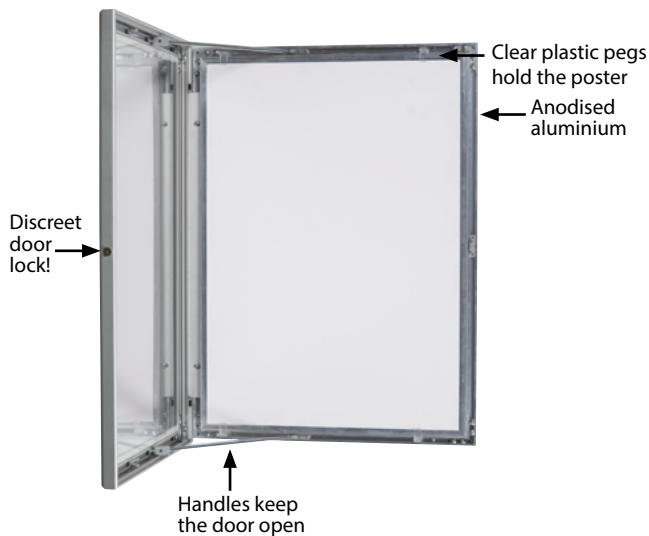

EXPLODED VIEW