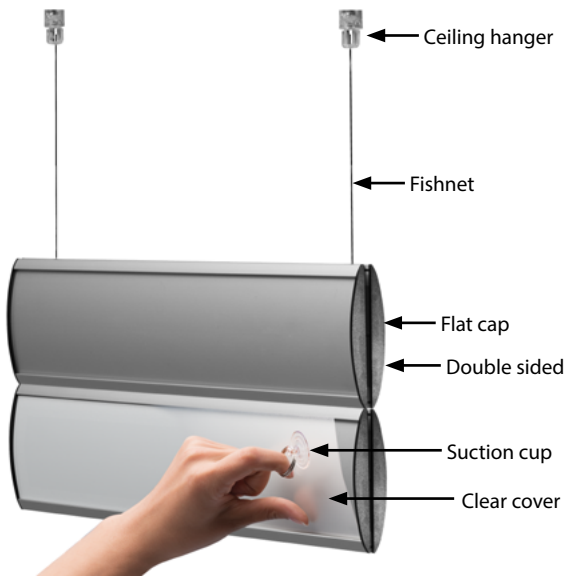

EXPLODED VIEW