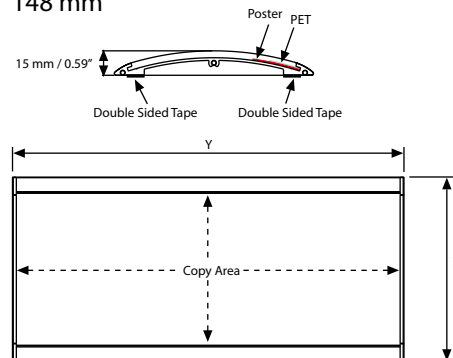

## TECHNICAL DRAWING

52 mm

74 mm

105 mm

148 mm

T: +90 850 433 67 85 / [info@mtdisplays.com](mailto:info@mtdisplays.com) / [www.mtdisplays.com](http://www.mtdisplays.com)

## ARTICLES

WALL SIGN DOUBLE SIDED		
ARTICLE	DESCRIPTION	WEIGHT
UYPDS00001	Double Sided Suspension Set / 2x4 m fishnet & 2xCeiling Hanger	0,450 kg
UYPDS00002	Double Sided Fixing Set (4 Pcs)	0,050 kg

WALL SIGN DOUBLE SIDED: Silver anodised aluminium					
	SINGLE LAYER	2- LAYER	3-LAYER	4- LAYER	5- LAYER
74 mm	✓	✓	✓	✓	✓
105 mm	✓	✓	✓	✓	✓
148 mm	✓	✓	✓	✓	✓

Maximum recommended length: 500 mm