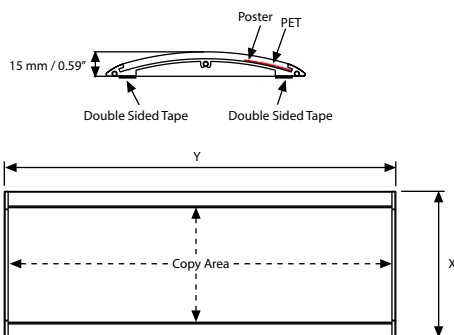

## TECHNICAL DRAWING

52 mm

74 mm

105 mm

148 mm

T: +90 850 433 67 85 / [info@mtdisplays.com](mailto:info@mtdisplays.com) / [www.mtdisplays.com](http://www.mtdisplays.com)

## ARTICLES

WALL SIGN DOUBLE SIDED		
ARTICLE	DESCRIPTION	WEIGHT
UYPDS00001	Double Sided Suspension Set / 2x4 m fishnet & 2xCeiling Hanger	0,450 kg
UYPDS00002	Double Sided Fixing Set (4 Pcs)	0,050 kg

WALL SIGN DOUBLE SIDED: Silver anodised aluminium					
	SINGLE LAYER	2- LAYER	3-LAYER	4- LAYER	5- LAYER
74 mm	✓	✓	✓	✓	✓
105 mm	✓	✓	✓	✓	✓
148 mm	✓	✓	✓	✓	✓

Maximum recommended length: 500 mm