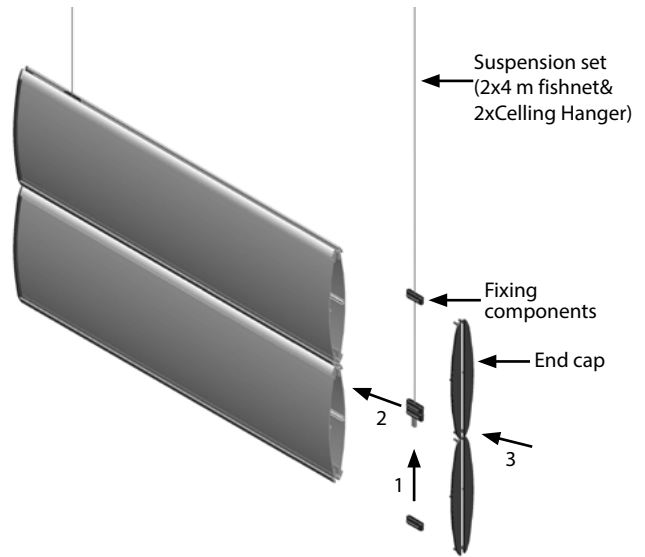

EXPLODED VIEW