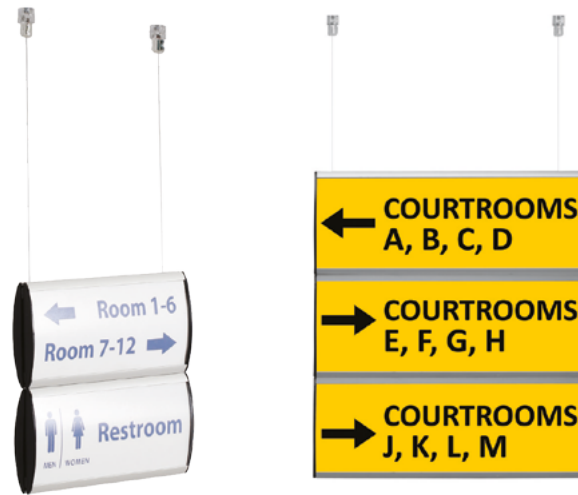

INSTALLATION INSTRUCTIONS

Wall Sign Double Sided

- Please inform the order number on the product or on the carton (e.g. 1/110001394-460) to the place that you have made the purchase if any problem with the product occurs.
- All rights reserved. All pictures, figures and writings are secured internationally by copy-right law. Infringements will be sued by civil and legal law.

This technical sheet's contents are all subject to update and modification at MT Displays' exclusive discretion. There is nothing official about this document. For final and legally binding information, please get in touch with the sales staff at MT Displays.

T: +90 850 433 67 85 / info@mtdisplays.com / www.mtdisplays.com