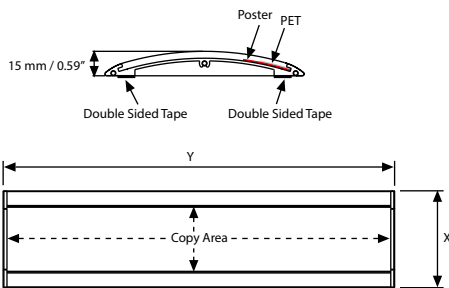

KEY SELECTION ATTRIBUTES

- * Horizontally curved, double-sided, suspended signs.
- * Ideal for wayfinding and directional signs in buildings.
- * Suitable for printed paper, plastic, or any flexible material inserts up to 1 mm thick.
- * Natural silver anodised aluminium profiles.
- * Single-sided profiles can be used for double-sided suspended systems.
- * Various sizes fit in 4 profile types.
- * Anti-reflex and clear PET front covers ensure protection and clarity of message.
- * Flat or arc endcap versions for profiles.
- * Easy-to-access poster with suction cup provided in the pack.
- * Easy to update messages.
- * Available in standard sizes as well as bespoke sizes (subject to MOQ).
- * For more than 5 layers, please contact your sales executive.

WATCH VIDEO

Watch video at our website www.mtdisplays.com

FEATURES

EXPLODED VIEW

TECHNICAL DRAWING

52 mm

74 mm

105 mm

Maximum recommended length: 500 mm

PHYSICAL DATA

Material

15mm silver anodised aluminium profile.
Anti-reflex clear PET front cover.

Poster Material & Thickness

Suitable for paper inserts up to 1mm thick for standard product. Any non-standard paper thicknesses should be indicated with order.

Document Size: 158 x 660 mm (Includes Bleeds)
Finished Size: 148 x 650 mm

INSTALLATION INSTRUCTIONS

Wall Sign Double Sided

- Please inform the order number on the product or on the carton (e.g. 1/110001394-460) to the place that you have made the purchase if any problem with the product occurs.
- All rights reserved. All pictures, figures and writings are secured internationally by copy-right law. Infringements will be sued by civil and legal law.