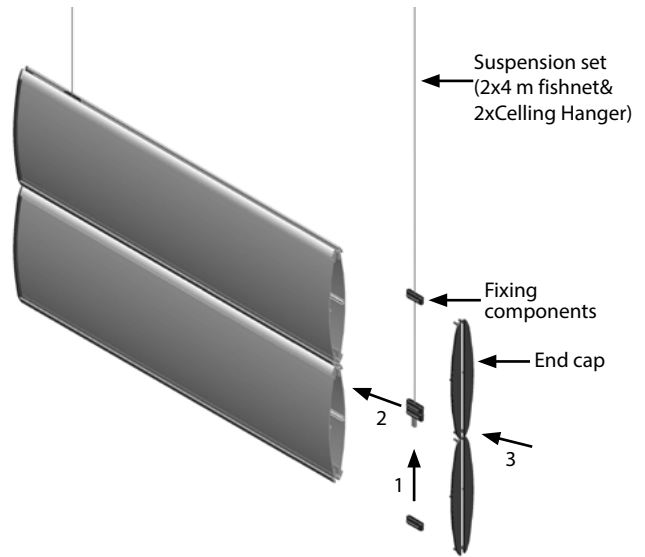

WALL SIGN DOUBLE SIDED

HANGING SIGNS WITH A STYLISH DESIGN FOR WAY FINDING NEEDS

Fast and Simple! Aluminium wall sign profiles are designed to create horizontally curved, double-sided, suspended signs. Using your stock of single-sided profiles, product offerings can be increased to double-sided suspension style. Double-sided wall signs are suitable as directional signs and wayfinding. Suspension cables enclosed enable flexible positioning of the sign. Black endcaps complete the look.

KEY SELECTION ATTRIBUTES

- * Horizontally curved, double-sided, suspended signs.
- * Ideal for wayfinding and directional signs in buildings.
- * Suitable for printed paper, plastic, or any flexible material inserts up to 1 mm thick.
- * Natural silver anodised aluminium profiles.
- * Single-sided profiles can be used for double-sided suspended systems.
- * Various sizes fit in 4 profile types.
- * Anti-reflex and clear PET front covers ensure protection and clarity of message.
- * Flat or arc endcap versions for profiles.
- * Easy-to-access poster with suction cup provided in the pack.
- * Easy to update messages.
- * Available in standard sizes as well as bespoke sizes (subject to MOQ).
- * For more than 5 layers, please contact your sales executive.

WATCH VIDEO

Watch video at our website www.mtdisplays.com

FEATURES

EXPLODED VIEW

TECHNICAL DRAWING

52 mm

74 mm

105 mm