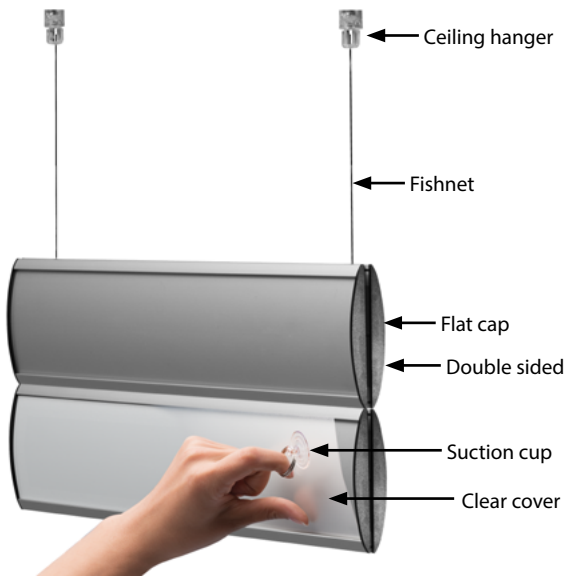

WALL SIGN DOUBLE SIDED

HANGING SIGNS WITH A STYLISH DESIGN FOR WAY FINDING NEEDS

Fast and Simple! Aluminium wall sign profiles are designed to create horizontally curved, double-sided, suspended signs. Using your stock of single-sided profiles, product offerings can be increased to double-sided suspension style. Double-sided wall signs are suitable as directional signs and wayfinding. Suspension cables enclosed enable flexible positioning of the sign. Black endcaps complete the look.

KEY SELECTION ATTRIBUTES

- * Horizontally curved, double-sided, suspended signs.
- * Ideal for wayfinding and directional signs in buildings.
- * Suitable for printed paper, plastic, or any flexible material inserts up to 1 mm thick.
- * Natural silver anodised aluminium profiles.
- * Single-sided profiles can be used for double-sided suspended systems.
- * Various sizes fit in 4 profile types.
- * Anti-reflex and clear PET front covers ensure protection and clarity of message.
- * Flat or arc endcap versions for profiles.
- * Easy-to-access poster with suction cup provided in the pack.
- * Easy to update messages.
- * Available in standard sizes as well as bespoke sizes (subject to MOQ).
- * For more than 5 layers, please contact your sales executive.

WATCH VIDEO

Watch video at our website www.mtdisplays.com

FEATURES

EXPLODED VIEW

TECHNICAL DRAWING

52 mm

74 mm

105 mm