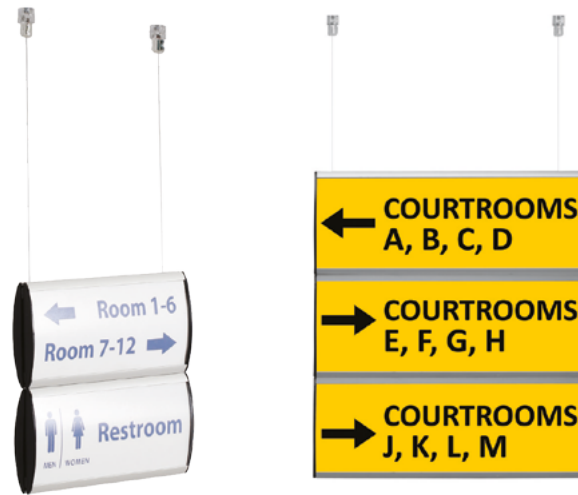

WALL SIGN DOUBLE SIDED

HANGING SIGNS WITH A STYLISH DESIGN FOR WAY FINDING NEEDS

Fast and Simple! Aluminium wall sign profiles are designed to create horizontally curved, double-sided, suspended signs. Using your stock of single-sided profiles, product offerings can be increased to double-sided suspension style. Double-sided wall signs are suitable as directional signs and wayfinding. Suspension cables enclosed enable flexible positioning of the sign. Black endcaps complete the look.

Document Size: 84 x 460 mm (Includes Bleeds)
Finished Size: 74 x 450 mm

Wall Sign - 74 mm

Document Size: 84 x 510 mm (Includes Bleeds)
Finished Size: 74 x 500 mm

Wall Sign - 105 mm

Document Size: 115 x 510 mm (Includes Bleeds)
Finished Size: 105 x 500 mm

Wall Sign - 105 mm

Document Size: 115 x 510 mm (Includes Bleeds)
Finished Size: 105 x 600 mm

Wall Sign - 148 mm

Document Size: 158 x 610 mm (Includes Bleeds)
Finished Size: 148 x 600 mm

Wall Sign - 148 mm

Document Size: 158 x 660 mm (Includes Bleeds)
Finished Size: 148 x 650 mm

INSTALLATION INSTRUCTIONS

Wall Sign Double Sided

- Please inform the order number on the product or on the carton (e.g. 1/110001394-460) to the place that you have made the purchase if any problem with the product occurs.
- All rights reserved. All pictures, figures and writings are secured internationally by copy-right law. Infringements will be sued by civil and legal law.