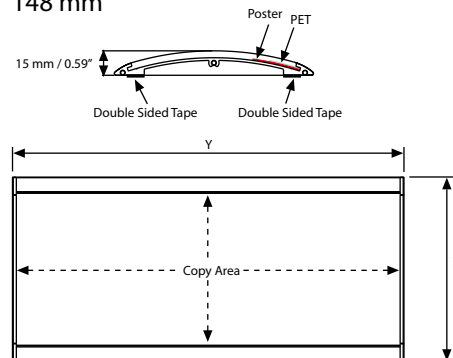

COLOURS IN STOCK   COLOUR OPTIONS

SUITABLE FOR

Wall Signs can be used for INDOOR applications, for signage needs in many locations like shopping centers, markets, groceries, hotels, offices airports, shops and stores, hospitals, schools, apartments and many more.

WATCH VIDEO

Watch video at our website www.mtdisplays.com

FEATURES

EXPLODED VIEW

TECHNICAL DRAWING

52 mm

74 mm

105 mm

148 mm

T: +90 850 433 67 85 / info@mtdisplays.com / www.mtdisplays.com