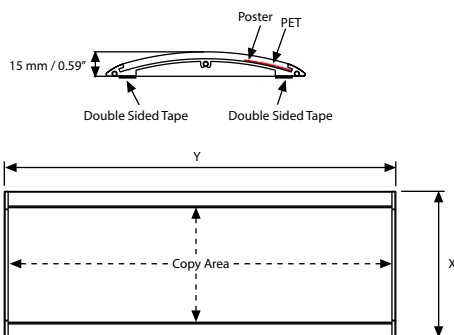

KEY SELECTION ATTRIBUTES

- * Horizontally curved, double-sided, suspended signs.
- * Ideal for wayfinding and directional signs in buildings.
- * Suitable for printed paper, plastic, or any flexible material inserts up to 1 mm thick.
- * Natural silver anodised aluminium profiles.
- * Single-sided profiles can be used for double-sided suspended systems.
- * Various sizes fit in 4 profile types.
- * Anti-reflex and clear PET front covers ensure protection and clarity of message.
- * Flat or arc endcap versions for profiles.
- * Easy-to-access poster with suction cup provided in the pack.
- * Easy to update messages.
- * Available in standard sizes as well as bespoke sizes (subject to MOQ).
- * For more than 5 layers, please contact your sales executive.

WATCH VIDEO

Watch video at our website www.mtdisplays.com

FEATURES

EXPLODED VIEW

TECHNICAL DRAWING

52 mm

74 mm

105 mm

Maximum recommended length: 500 mm

PHYSICAL DATA

Material

15mm silver anodised aluminium profile.
Anti-reflex clear PET front cover.

Poster Material & Thickness

Suitable for paper inserts up to 1mm thick for standard product. Any non-standard paper thicknesses should be indicated with order.

Document Size: 158 x 660 mm (Includes Bleeds)
Finished Size: 148 x 650 mm

INSTALLATION INSTRUCTIONS

Wall Sign Double Sided

- Please inform the order number on the product or on the carton (e.g. 1/110001394-460) to the place that you have made the purchase if any problem with the product occurs.
- All rights reserved. All pictures, figures and writings are secured internationally by copy-right law. Infringements will be sued by civil and legal law.