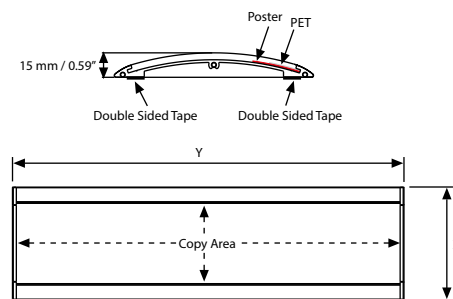

KEY SELECTION ATTRIBUTES

- * Horizontally curved, double-sided, suspended signs.
- * Ideal for wayfinding and directional signs in buildings.
- * Suitable for printed paper, plastic, or any flexible material inserts up to 1 mm thick.
- * Natural silver anodised aluminium profiles.
- * Single-sided profiles can be used for double-sided suspended systems.
- * Various sizes fit in 4 profile types.
- * Anti-reflex and clear PET front covers ensure protection and clarity of message.
- * Flat or arc endcap versions for profiles.
- * Easy-to-access poster with suction cup provided in the pack.
- * Easy to update messages.
- * Available in standard sizes as well as bespoke sizes (subject to MOQ).
- * For more than 5 layers, please contact your sales executive.

WATCH VIDEO

Watch video at our website www.mtdisplays.com

FEATURES

EXPLODED VIEW

TECHNICAL DRAWING

52 mm

74 mm

105 mm

Maximum recommended length: 500 mm

PHYSICAL DATA

Material

15mm silver anodised aluminium profile.
Anti-reflex clear PET front cover.

Poster Material & Thickness

Suitable for paper inserts up to 1mm thick for standard product. Any non-standard paper thicknesses should be indicated with order.

Document Size: 158 x 660 mm (Includes Bleeds)
Finished Size: 148 x 650 mm

INSTALLATION INSTRUCTIONS

Wall Sign Double Sided

- Please inform the order number on the product or on the carton (e.g. 1/110001394-460) to the place that you have made the purchase if any problem with the product occurs.
- All rights reserved. All pictures, figures and writings are secured internationally by copy-right law. Infringements will be sued by civil and legal law.