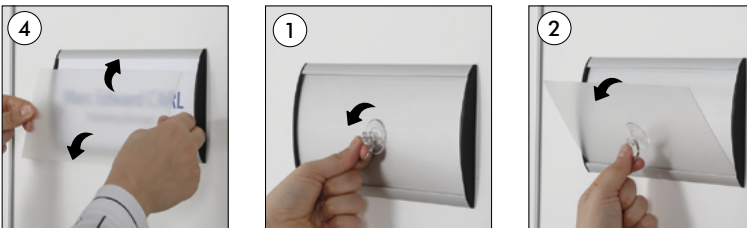

Suction cap

Each sign includes double sided tape and one suction cup.

UYAA006010