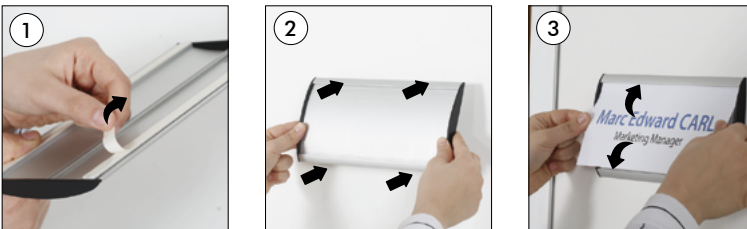

Document Size: 158 x 310 mm (Includes Bleeds)
Finished Size: 148 x 300 mm [Print](#)

Wall Sign - 148 mm

Document Size: 158 x 360 mm (Includes Bleeds)
Finished Size: 148 x 350 mm [Print](#)

Wall Sign - 74 mm

Document Size: 84 x 310 mm (Includes Bleeds)
Finished Size: 74 x 300 mm [Print](#)

Wall Sign - 74 mm

Document Size: 84 x 360 mm (Includes Bleeds)
Finished Size: 74 x 350 mm [Print](#)

Wall Sign - 74 mm

Document Size: 84 x 410 mm (Includes Bleeds)
Finished Size: 74 x 400 mm [Print](#)

Wall Sign - 105 mm

Document Size: 115 x 410 mm (Includes Bleeds)
Finished Size: 105 x 400 mm [Print](#)

Wall Sign - 105 mm

Document Size: 115 x 460 mm (Includes Bleeds)
Finished Size: 105 x 450 mm

Wall Sign - 148 mm

Document Size: 158 x 410 mm (Includes Bleeds)
Finished Size: 148 x 400 mm [Print](#)

Wall Sign - 148 mm

Document Size: 158 x 510 mm (Includes Bleeds)
Finished Size: 148 x 500 mm [Print](#)

Wall Sign - 74 mm

Document Size: 84 x 460 mm (Includes Bleeds)
Finished Size: 74 x 450 mm [Print](#)

Wall Sign - 74 mm

Document Size: 84 x 510 mm (Includes Bleeds)
Finished Size: 74 x 500 mm [Print](#)

Wall Sign - 105 mm

Document Size: 115 x 510 mm (Includes Bleeds)
Finished Size: 105 x 500 mm [Print](#)

Wall Sign - 105 mm

Document Size: 115 x 610 mm (Includes Bleeds)
Finished Size: 105 x 600 mm [Print](#)

Wall Sign - 148 mm

Document Size: 158 x 610 mm (Includes Bleeds)
Finished Size: 148 x 600 mm [Print](#)

Wall Sign - 148 mm

Document Size: 158 x 660 mm (Includes Bleeds)
Finished Size: 148 x 650 mm [Print](#)

INSTALLATION INSTRUCTIONS

Wall Sign System / 1006839

Wall mounting