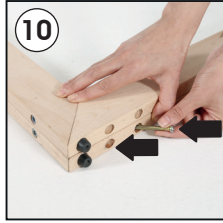

Installation Instructions

(1011809H000)

WOOD PORTABLE EASEL

- 2 x Portable Easel base 380 mm
- 2 x Portable Easel base 1550 mm
- 1 x Clover-head screws M6x20
- 2 x Mobile Peg
- 1 x Lock plate
- 1 x Bolt M6x12
- 4 x Nuts M6 10x14
- 4 x Puler Screw M6x60