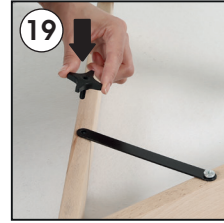

Installation Instructions

(1011809H000)

WOOD PORTABLE EASEL

- 2 x Portable Easel base 380 mm
- 2 x Portable Easel base 1550 mm
- 1 x Clover-head screws M6x20
- 2 x Mobile Peg
- 1 x Lock plate
- 1 x Bolt M6x12
- 4 x Nuts M6 10x14
- 4 x Puler Screw M6x60