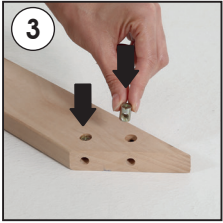

Installation Instructions

(1011809H000)

WOOD PORTABLE EASEL

- 2 x Portable Easel base 380 mm
- 2 x Portable Easel base 1550 mm
- 1 x Clover-head screws M6x20
- 2 x Mobile Peg
- 1 x Lock plate
- 1 x Bolt M6x12
- 4 x Nuts M6 10x14
- 4 x Puler Screw M6x60