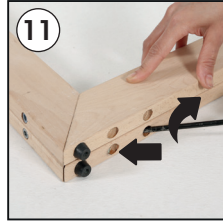

Installation Instructions

(1011809H000)

WOOD PORTABLE EASEL

- 2 x Portable Easel base 380 mm
- 2 x Portable Easel base 1550 mm
- 1 x Clover-head screws M6x20
- 2 x Mobile Peg
- 1 x Lock plate
- 1 x Bolt M6x12
- 4 x Nuts M6 10x14
- 4 x Puler Screw M6x60