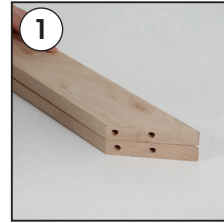

Installation Instructions

(1011809H000)

WOOD PORTABLE EASEL

- 2 x Portable Easel base 380 mm
- 2 x Portable Easel base 1550 mm
- 1 x Clover-head screws M6x20
- 2 x Mobile Peg
- 1 x Lock plate
- 1 x Bolt M6x12
- 4 x Nuts M6 10x14
- 4 x Puler Screw M6x60