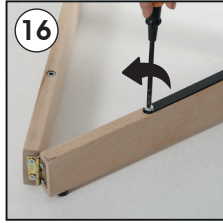

Installation Instructions

(1011809H000)

WOOD PORTABLE EASEL

- 2 x Portable Easel base 380 mm
- 2 x Portable Easel base 1550 mm
- 1 x Clover-head screws M6x20
- 2 x Mobile Peg
- 1 x Lock plate
- 1 x Bolt M6x12
- 4 x Nuts M6 10x14
- 4 x Puler Screw M6x60