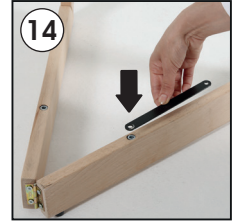

Installation Instructions

(1011809H000)

WOOD PORTABLE EASEL

- 2 x Portable Easel base 380 mm
- 2 x Portable Easel base 1550 mm
- 1 x Clover-head screws M6x20
- 2 x Mobile Peg
- 1 x Lock plate
- 1 x Bolt M6x12
- 4 x Nuts M6 10x14
- 4 x Puler Screw M6x60