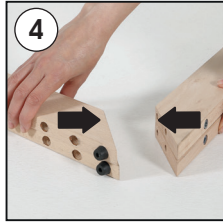

Installation Instructions

(1011809H000)

WOOD PORTABLE EASEL

- 2 x Portable Easel base 380 mm
- 2 x Portable Easel base 1550 mm
- 1 x Clover-head screws M6x20
- 2 x Mobile Peg
- 1 x Lock plate
- 1 x Bolt M6x12
- 4 x Nuts M6 10x14
- 4 x Puler Screw M6x60