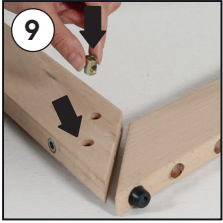

Installation Instructions

(1011809H000)

WOOD PORTABLE EASEL

- 2 x Portable Easel base 380 mm
- 2 x Portable Easel base 1550 mm
- 1 x Clover-head screws M6x20
- 2 x Mobile Peg
- 1 x Lock plate
- 1 x Bolt M6x12
- 4 x Nuts M6 10x14
- 4 x Puler Screw M6x60