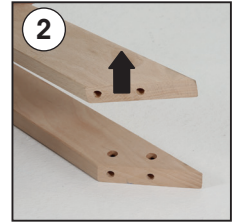

Installation Instructions

(1011809H000)

WOOD PORTABLE EASEL

- 2 x Portable Easel base 380 mm
- 2 x Portable Easel base 1550 mm
- 1 x Clover-head screws M6x20
- 2 x Mobile Peg
- 1 x Lock plate
- 1 x Bolt M6x12
- 4 x Nuts M6 10x14
- 4 x Puler Screw M6x60