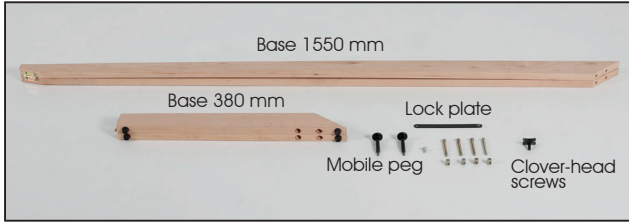

Installation Instructions

(1011809H000)

WOOD PORTABLE EASEL

- 2 x Portable Easel base 380 mm
- 2 x Portable Easel base 1550 mm
- 1 x Clover-head screws M6x20
- 2 x Mobile Peg
- 1 x Lock plate
- 1 x Bolt M6x12
- 4 x Nuts M6 10x14
- 4 x Puler Screw M6x60