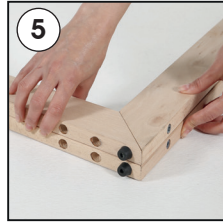

Installation Instructions

(1011809H000)

WOOD PORTABLE EASEL

- 2 x Portable Easel base 380 mm
- 2 x Portable Easel base 1550 mm
- 1 x Clover-head screws M6x20
- 2 x Mobile Peg
- 1 x Lock plate
- 1 x Bolt M6x12
- 4 x Nuts M6 10x14
- 4 x Puler Screw M6x60