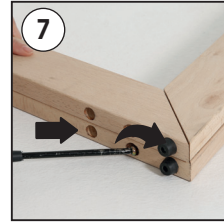

Installation Instructions

(1011809H000)

WOOD PORTABLE EASEL

- 2 x Portable Easel base 380 mm
- 2 x Portable Easel base 1550 mm
- 1 x Clover-head screws M6x20
- 2 x Mobile Peg
- 1 x Lock plate
- 1 x Bolt M6x12
- 4 x Nuts M6 10x14
- 4 x Puler Screw M6x60