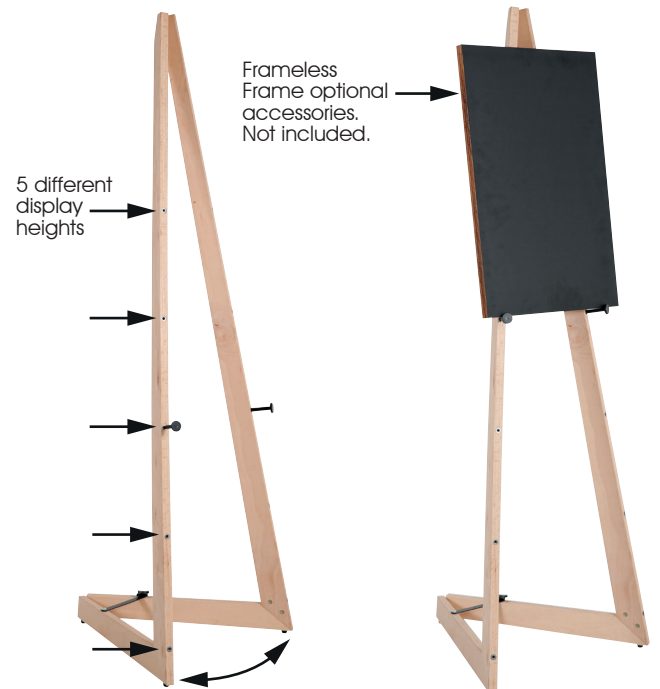

Installation Instructions

(1011809H000)

WOOD PORTABLE EASEL

- 2 x Portable Easel base 380 mm
- 2 x Portable Easel base 1550 mm
- 1 x Clover-head screws M6x20
- 2 x Mobile Peg
- 1 x Lock plate
- 1 x Bolt M6x12
- 4 x Nuts M6 10x14
- 4 x Puler Screw M6x60