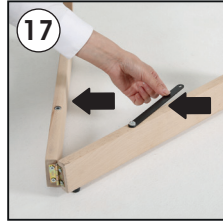

Installation Instructions

(1011809H000)

WOOD PORTABLE EASEL

- 2 x Portable Easel base 380 mm
- 2 x Portable Easel base 1550 mm
- 1 x Clover-head screws M6x20
- 2 x Mobile Peg
- 1 x Lock plate
- 1 x Bolt M6x12
- 4 x Nuts M6 10x14
- 4 x Puler Screw M6x60