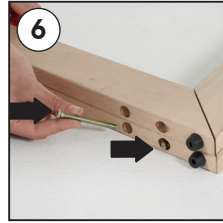

Installation Instructions

(1011809H000)

WOOD PORTABLE EASEL

- 2 x Portable Easel base 380 mm
- 2 x Portable Easel base 1550 mm
- 1 x Clover-head screws M6x20
- 2 x Mobile Peg
- 1 x Lock plate
- 1 x Bolt M6x12
- 4 x Nuts M6 10x14
- 4 x Puler Screw M6x60