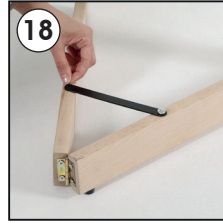

Installation Instructions

(1011809H000)

WOOD PORTABLE EASEL

- 2 x Portable Easel base 380 mm
- 2 x Portable Easel base 1550 mm
- 1 x Clover-head screws M6x20
- 2 x Mobile Peg
- 1 x Lock plate
- 1 x Bolt M6x12
- 4 x Nuts M6 10x14
- 4 x Puler Screw M6x60