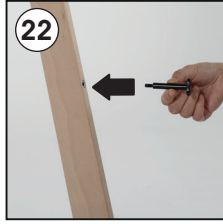

Installation Instructions

(1011809H000)

WOOD PORTABLE EASEL

- 2 x Portable Easel base 380 mm
- 2 x Portable Easel base 1550 mm
- 1 x Clover-head screws M6x20
- 2 x Mobile Peg
- 1 x Lock plate
- 1 x Bolt M6x12
- 4 x Nuts M6 10x14
- 4 x Puler Screw M6x60