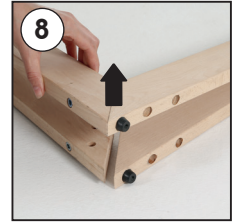

Installation Instructions

(1011809H000)

WOOD PORTABLE EASEL

- 2 x Portable Easel base 380 mm
- 2 x Portable Easel base 1550 mm
- 1 x Clover-head screws M6x20
- 2 x Mobile Peg
- 1 x Lock plate
- 1 x Bolt M6x12
- 4 x Nuts M6 10x14
- 4 x Puler Screw M6x60