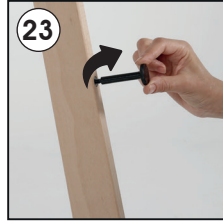

Installation Instructions

(1011809H000)

WOOD PORTABLE EASEL

- 2 x Portable Easel base 380 mm
- 2 x Portable Easel base 1550 mm
- 1 x Clover-head screws M6x20
- 2 x Mobile Peg
- 1 x Lock plate
- 1 x Bolt M6x12
- 4 x Nuts M6 10x14
- 4 x Puler Screw M6x60