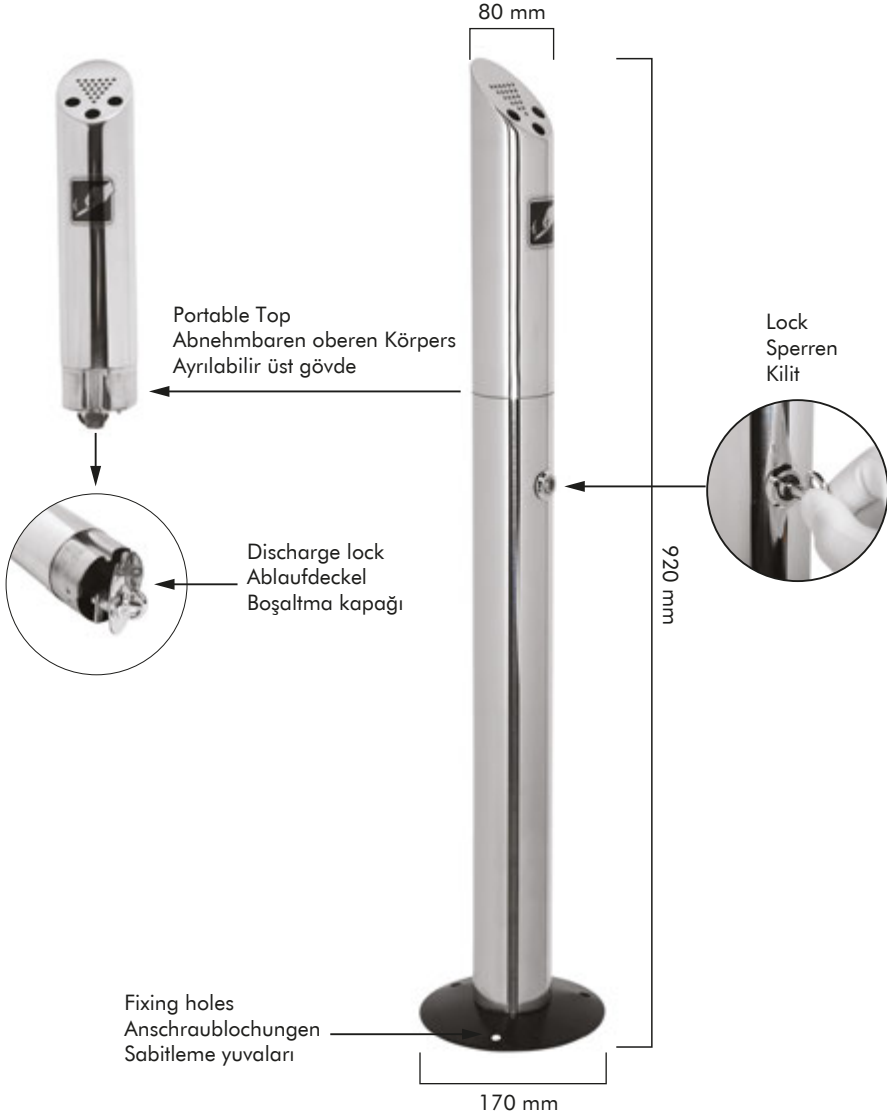

ANGLED TOP STAINLESS STEEL STAND-UP ASHTRAY

• Please inform the order number on the product or on the carton (e.g. 1/110001394-460) to the place that you have made the purchase if any problem with the product occurs.

• Alle Rechte vorbehalten. Alle Bilder, Zeichnungen und Texte sind international urheberrechtlich geschützt. Etwaige Zuwiderhandlungen werden zivil-und strafrechtlich verfolgt.

1009310