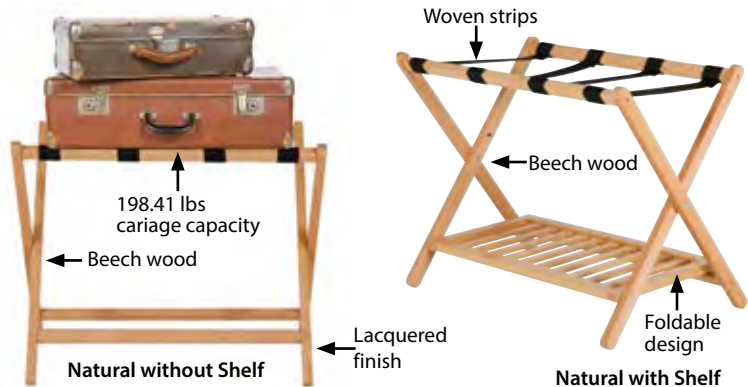

WOOD FOLDING LUGGAGE RACK

MATERIAL : Beech wood

WITHOUT SHELF	WITH SHELF	DESCRIPTION
UWFLR1N000	UWFLR2N000	Natural Wood
UWFLR1D000	UWFLR2D000	Dark Wood
UWFLR1B000	UWFLR2B000	Black