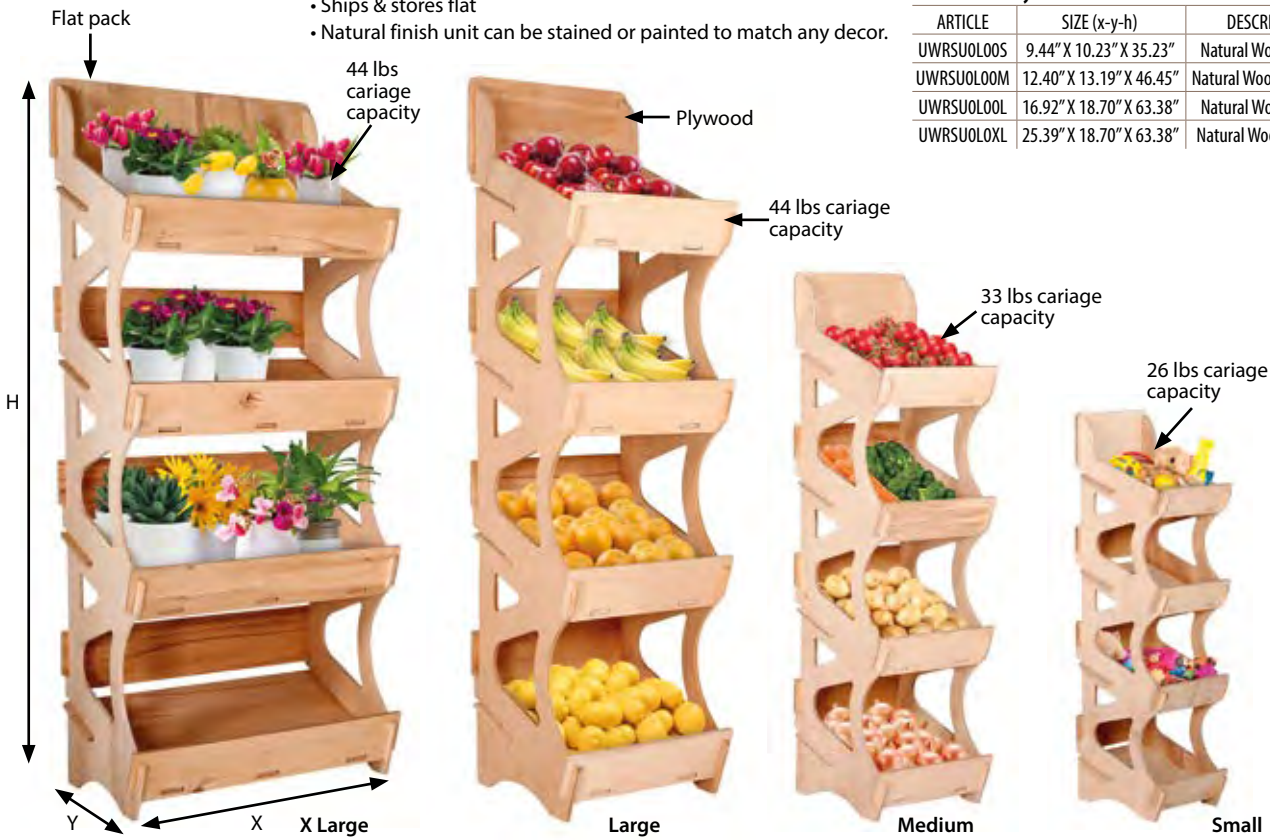

WOODEN RETAIL SHELVING UNIT

- No hardware required for assembly
- Ships & stores flat
- Natural finish unit can be stained or painted to match any decor.

MATERIAL : Plywood

ARTICLE	SIZE (x-y-h)	DESCRIPTION
UWRSUOL00S	9.44" X 10.23" X 35.23"	Natural Wood - Small
UWRSUOL00M	12.40" X 13.19" X 46.45"	Natural Wood - Medium
UWRSUOL00L	16.92" X 18.70" X 63.38"	Natural Wood - Large
UWRSUOL0XL	25.39" X 18.70" X 63.38"	Natural Wood - XLarge