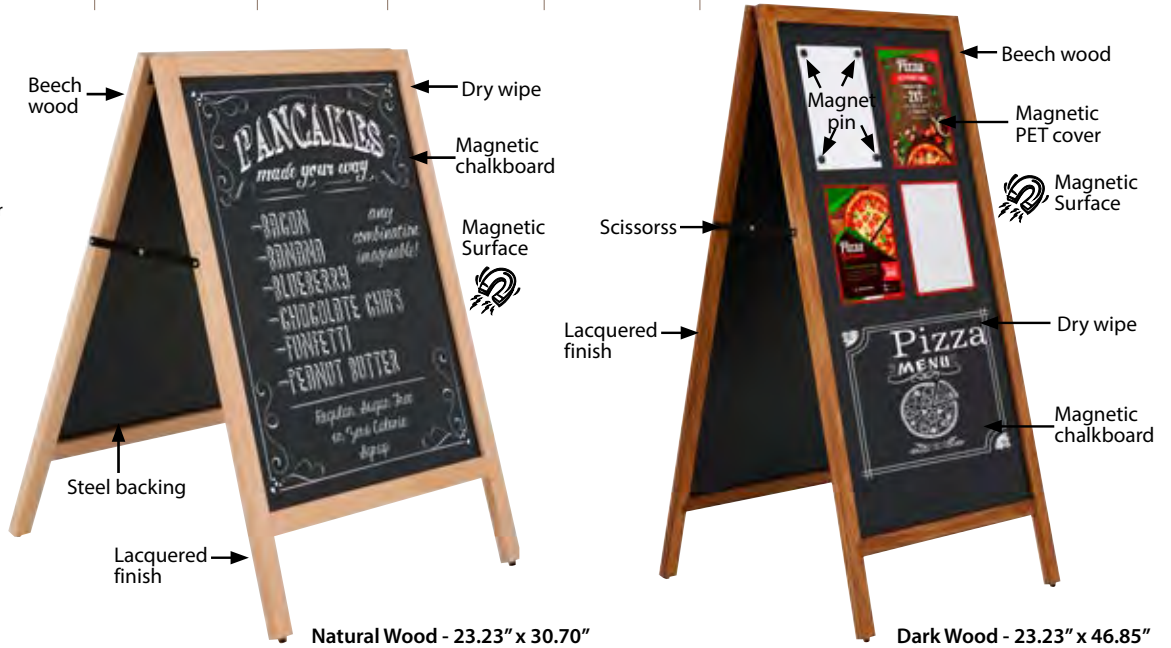

WOOD A BOARD OUTDOOR

A Boards Comparison Chart	Basic Wood A Board	Wooden Host	Wooden Stopper	Wood A Board Indoor	Wood A Board Outdoor	Wood A Board Outdoor Plus	Timber ChalkBoard
Wood type	Beech	Fir	Fir	Beech	Beech	Fir	Fir
Indoor/Outdoor	Outdoor	Outdoor	Outdoor	Indoor	Outdoor	Outdoor	Outdoor
Surface	w/out	Magnetic & Chalk	Magnetic & Chalk	Chalk	Magnetic & Chalk	Magnetic & Chalk	Magnetic & Chalk
Lacquer Coating	yes	yes	yes	no	yes	yes	yes
Price Level	Economic	Premium	Standard	Economic	Standard	Premium	Standard

Don't forget to order
Chalkboard Marker
UYAKLM1251 - Colour Marker
UYAKLM1250 - White Marker

Don't forget to order
Magnetic Buttons
UYUP397000

MATERIAL : Beech wood

ARTICLE	SIZE	DESCRIPTION
UWOD004668	18.11" X 26.77"	Natural Wood
UWOD004668	18.11" X 26.77"	Dark Wood
UWOD006078	23.23" X 30.70"	Natural Wood
UWOD006078	23.23" X 30.70"	Dark Wood
UWOD006012	23.23" X 46.85"	Natural Wood
UWOD006012	23.23" X 46.85"	Dark Wood