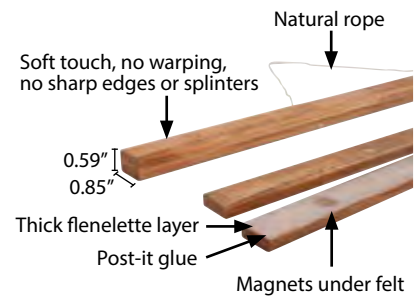

Super strong magnets

Magnetic poster hanger →  
Easy to install →

↑  
Powerfull magnets hold up 4.40 lbs

Packing

Natural wood

Soft touch, no warping, no sharp edges or splinters

0.59" ↑  
0.85" ↑

Thick flanellette layer →  
Post-it glue →