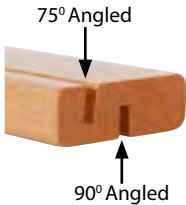

Shipped in 10 packs.

MATERIAL: Beech wood

ARTICLE	SIZE	DESCRIPTION
UWCHON0070	2.76"	Natural Wood
UWCHON0105	4.13"	Natural Wood
UWCHON0150	5.91"	Natural Wood
UWCHON0210	8.27"	Natural Wood
UWCHOD0070	2.76"	Dark Wood
UWCHOD0105	4.13"	Dark Wood
UWCHOD0150	5.91"	Dark Wood
UWCHOD0210	8.27"	Dark Wood