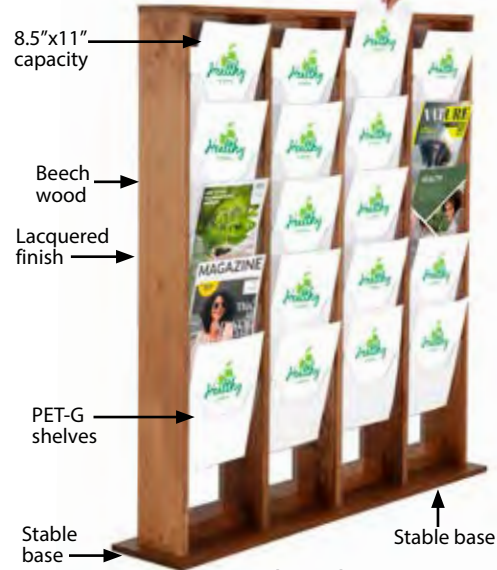

• Pockets are suitable 8.5"x11" as well as A4

## FREE STANDING WOOD MAGAZINE RACK

**Dark Wood  
2x5 (8.5"x11")**

**Natural Wood  
3x5 (8.5"x11")**

**Natural Wood 1x5 (8.5"x11")**

• Pockets are suitable 8.5"x11" as well as A4

**Dark Wood 4x5 (8.5"x11")**

### MATERIAL : Beech wood

ARTICLE	POSTER SIZE	CAPACITY	DESCRIPTION
UWMRFN15A4	10 X (8.5" X 11")	1 X 5 (8.5" X 11")	Natural Wood
UWMRFN25A4	20 X (8.5" X 11")	2 X 5 (8.5" X 11")	Natural Wood
UWMRFN35A4	30 X (8.5" X 11")	3 X 5 (8.5" X 11")	Natural Wood
UWMRFN45A4	40 X (8.5" X 11")	4 X 5 (8.5" X 11")	Natural Wood
UWMRFD15A4	10 X (8.5" X 11")	1 X 5 (8.5" X 11")	Dark Wood
UWMRFD25A4	20 X (8.5" X 11")	2 X 5 (8.5" X 11")	Dark Wood
UWMRFD35A4	30 X (8.5" X 11")	3 X 5 (8.5" X 11")	Dark Wood
UWMRFD45A4	40 X (8.5" X 11")	4 X 5 (8.5" X 11")	Dark Wood

All wood display products should be cleaned with only damp cloth.

All wood display products are labelled FSC (Forest Stewardship Council) certified proving the wood used has been harvested in a sustainable way.