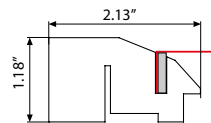

Wood Maxi Frame Profile

Article: UYPMFWN020
Wood Maxi profile 78.74" Natural Wood
Article: UYPMFWD020
Wood Maxi profile 78.74" Dark Wood

MATERIAL: Wood

ARTICLE	DARK WOOD	SIZE
UYPMFWN020	Natural Wood	78.74"
UYPMFWD020	Dark Wood	78.74"