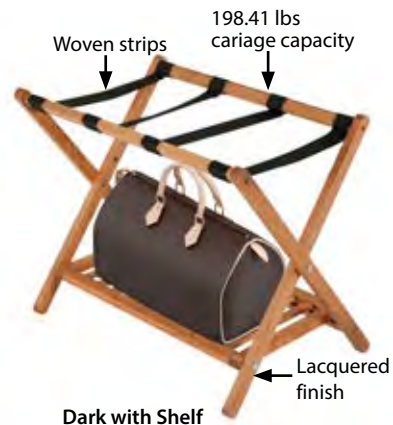

TIP BOX

MATERIAL : Plywood - Acrylic

ARTICLE	DESCRIPTION
UTBXA00010	Clear with lock
UTBXWD0010	Dark Wood with lock
UTBXWN0010	Natural Wood with lock

WOOD FOLDING LUGGAGE RACK

MATERIAL : Beech wood

WITHOUT SHELF	WITH SHELF	DESCRIPTION
UWFLR1N000	UWFLR2N000	Natural Wood
UWFLR1D000	UWFLR2D000	Dark Wood
UWFLR1B000	UWFLR2B000	Black

FOLDABLE WOOD BOX

MATERIAL : Fir wood

ARTICLE	SIZE	DESCRIPTION
UWFBM01116	11" X 16" X 6"	Dark Wood
UWFBM01420	14" X 20" X 8"	Dark Wood
UWFBM01432	14" X 32" X 8"	Dark Wood
UWFBM01445	14" X 45" X 8"	Dark Wood
UWFBM02050	20" X 50" X 8"	Dark Wood

WOODEN ROLL STAND

4 wheels, 2 with casters

9 rolls capacity

MATERIAL : Plywood

ARTICLE	SIZE	DESCRIPTION
UWRSON0000	480 X 480 mm	Natural Wood