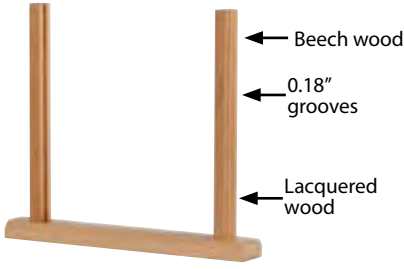

FORT DESKTOP MENU HOLDER, VINTAGE CUT

Fort Desktop Menu Holder
Natural Wood