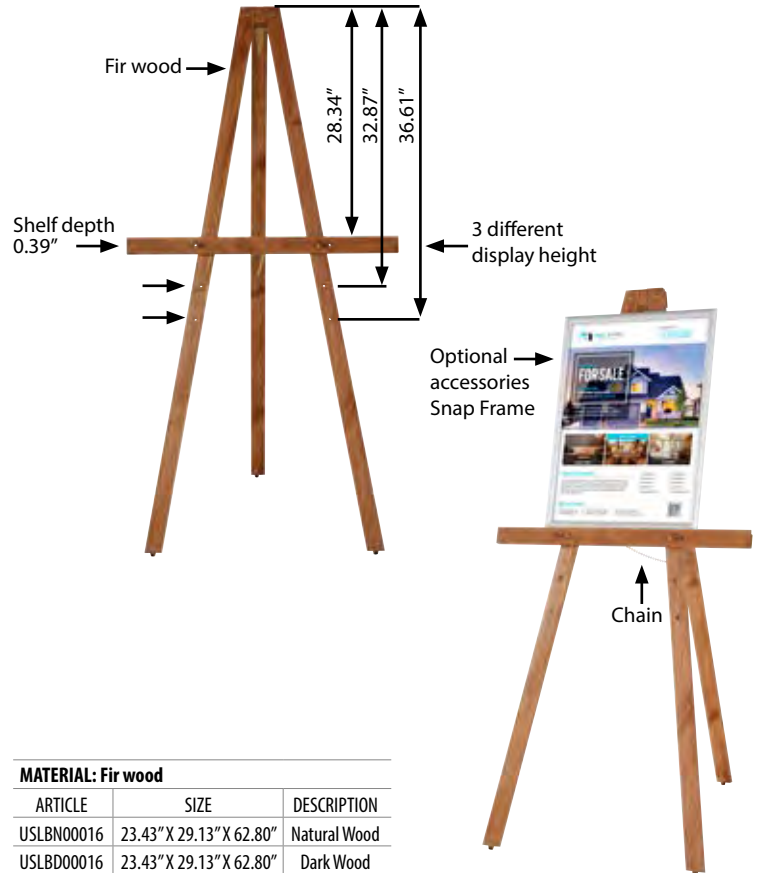

## MODERN EASEL

**MATERIAL: Beech wood**

ARTICLE	SIZE
USLM000015	23.62" X 31.10" X 58.26"

## WOOD PORTABLE EASEL

**MATERIAL: Beech wood**

ARTICLE	SIZE	DESCRIPTION
UWPESLN010	59.05" X 21.10" X 12.16"	Natural Wood
UWPESLD010	59.05" X 21.10" X 12.16"	Dark Wood

- No assembly required
- Suitable for canvas sizes 18"x24" up to 40"x60"

## BASIC WOOD EASEL

**MATERIAL: Fir wood**

ARTICLE	SIZE	DESCRIPTION
USLBN00016	23.43" X 29.13" X 62.80"	Natural Wood
USLBD00016	23.43" X 29.13" X 62.80"	Dark Wood