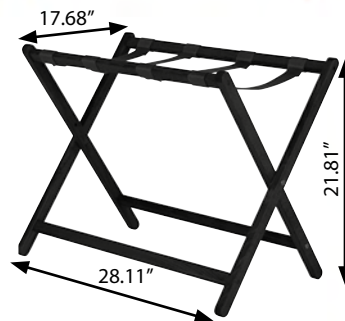

WOOD FOLDING LUGGAGE RACK

MATERIAL : Beech wood

WITHOUT SHELF	WITH SHELF	DESCRIPTION
UWFLR1N000	UWFLR2N000	Natural Wood
UWFLR1D000	UWFLR2D000	Dark Wood
UWFLR1B000	UWFLR2B000	Black