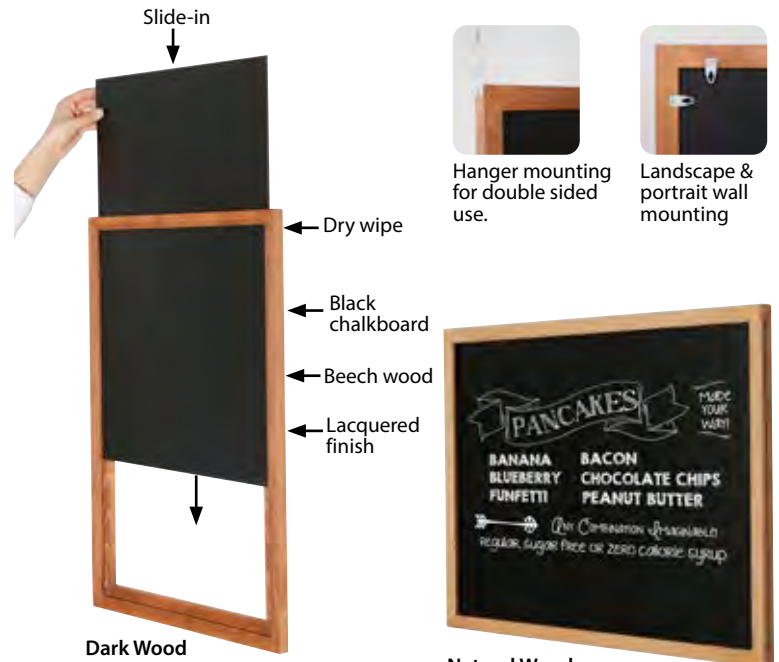

WOOD SLIDE-IN FRAME

Dark Wood

Natural Wood

MATERIAL: Beech wood

DARK WOOD	NATURAL WOOD	SIZE
UWSFD00081	UWSFN00081	8.5" X 11"
UWSFD00011	UWSFN00011	11" X 17"
UWSFD00017	UWSFN00017	18" X 24"
UWSFD00022	UWSFN00022	22" X 28"
UWSFD00024	UWSFN00024	24" X 36"

Don't forget to order
Chalkboard Marker