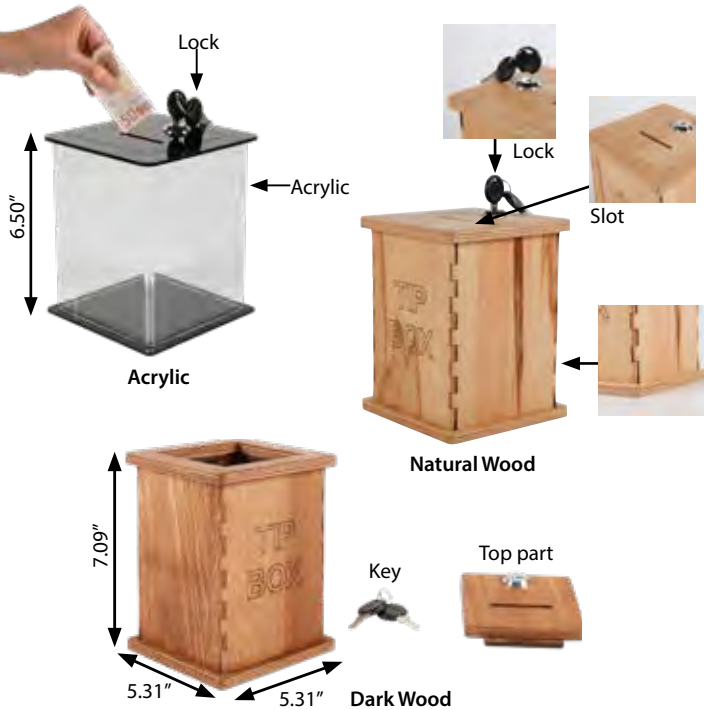

TIP BOX

MATERIAL : Plywood - Acrylic

ARTICLE	DESCRIPTION
UTBXA00010	Clear with lock
UTBXWD0010	Dark Wood with lock
UTBXWN0010	Natural Wood with lock