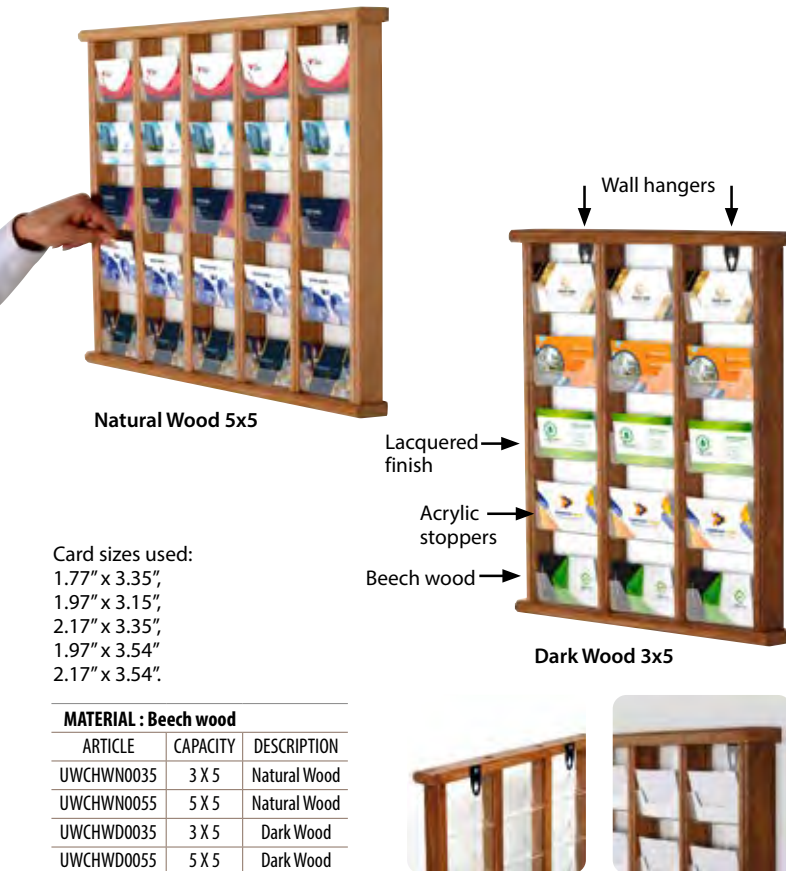

WALL MOUNT WOODEN CARD HOLDER

MATERIAL: Beech wood

ARTICLE	CAPACITY	DESCRIPTION
UWCHWN0035	3 X 5	Natural Wood
UWCHWN0055	5 X 5	Natural Wood
UWCHWD0035	3 X 5	Dark Wood
UWCHWD0055	5 X 5	Dark Wood