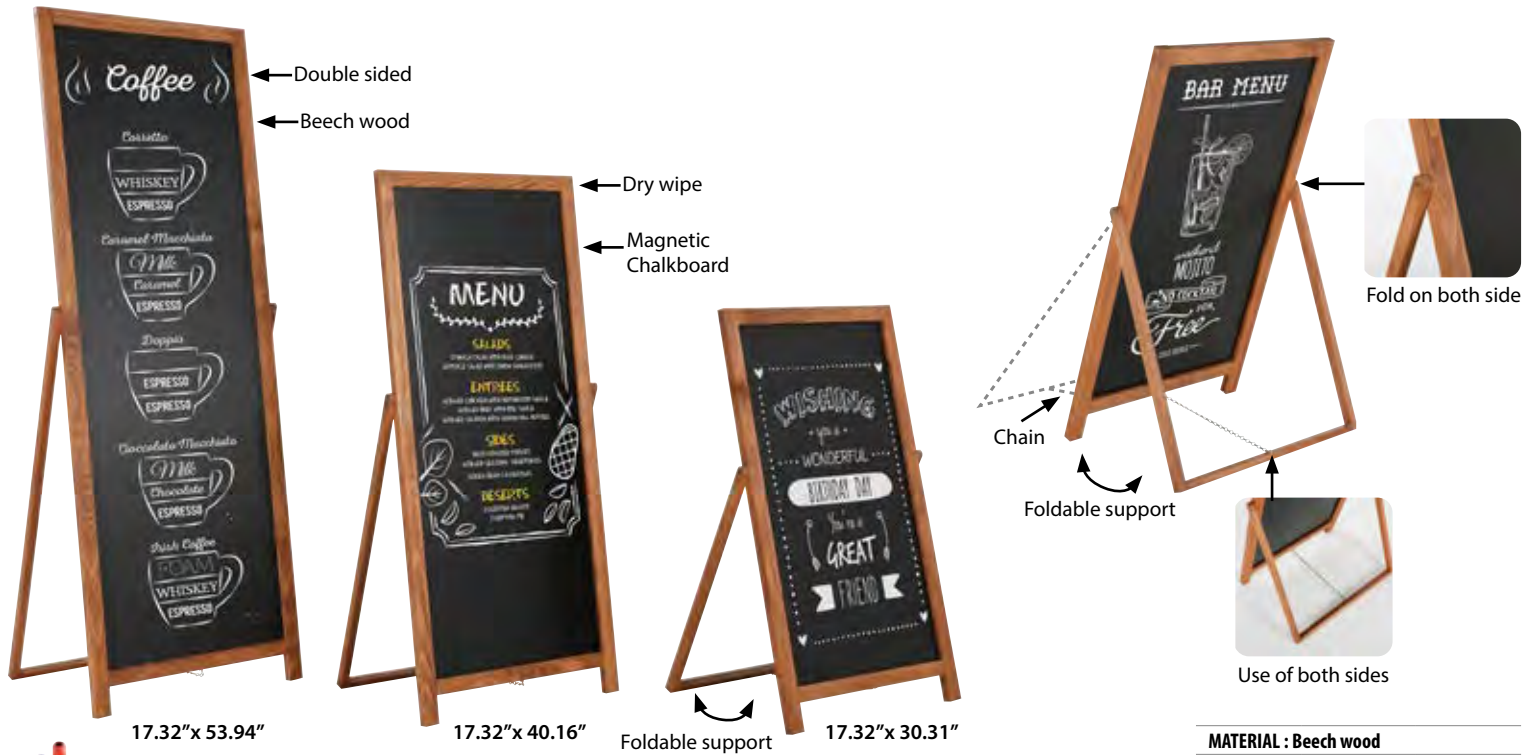

WOOD CHALK FLOOR STAND

Don't forget to order
Chalkboard Marker
UYAKLM1251 - Colour Marker
UYAKLM1250 - White Marker

MATERIAL : Beech wood		
ARTICLE	SIZE	DESCRIPTION
UWCF50D010	17.32" X 30.31"	Dark Wood
UWCF50D020	17.32" X 40.16"	Dark Wood
UWCF50D030	17.32" X 53.94"	Dark Wood