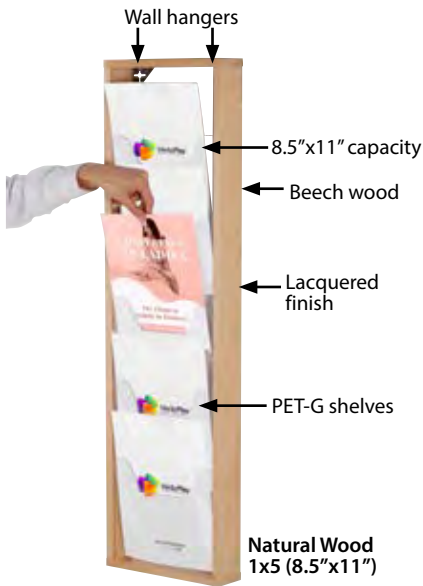

WOOD MAGAZINE RACK FOR WALL

**Natural Wood
1x5 (8.5"x11")**