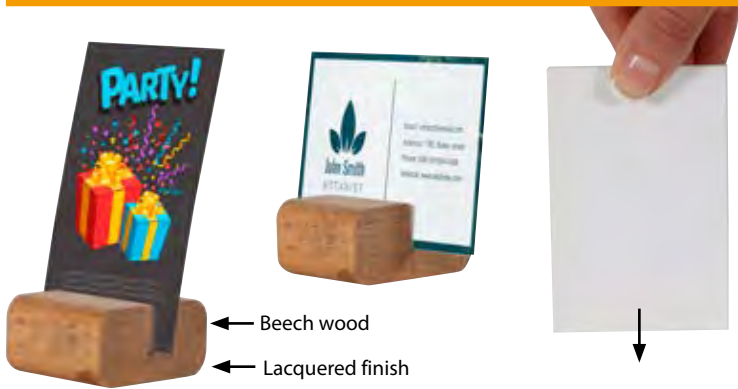

TICKET HOLDER

← Beech wood
← Lacquered finish

Dark Wood