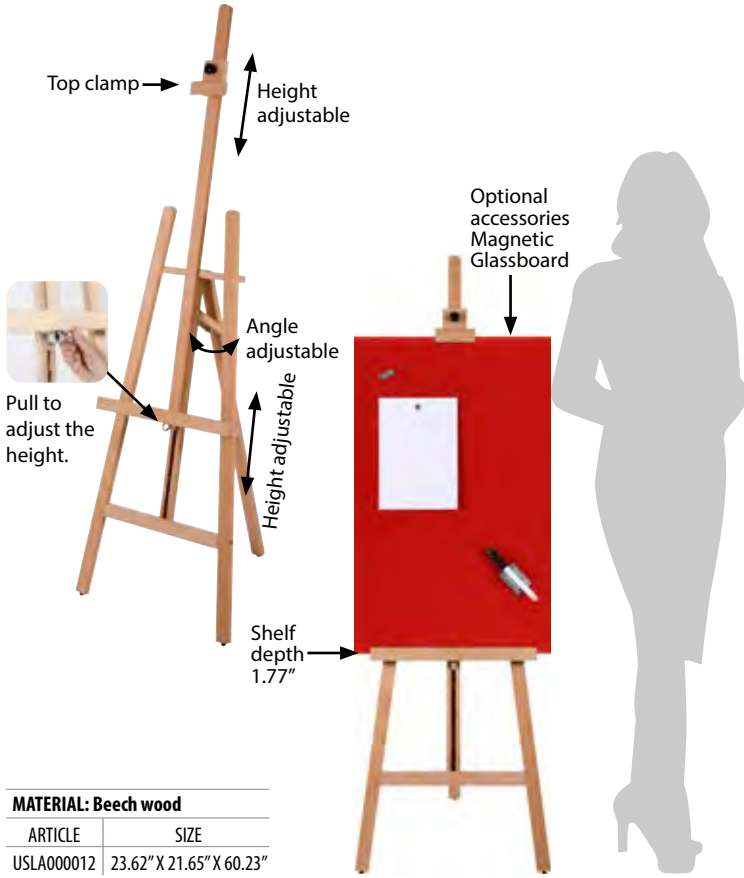

ART EASEL

MATERIAL: Beech wood

ARTICLE	SIZE
USLA000012	23.62" X 21.65" X 60.23"