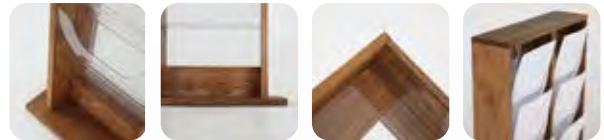

## FREE STANDING WOOD MAGAZINE RACK

**Dark Wood  
2x5 (8.5"x11")**

**Natural Wood  
3x5 (8.5"x11")**

**Natural Wood 1x5 (8.5"x11")**

• Pockets are suitable 8.5"x11" as well as A4

**Dark Wood 4x5 (8.5"x11")**