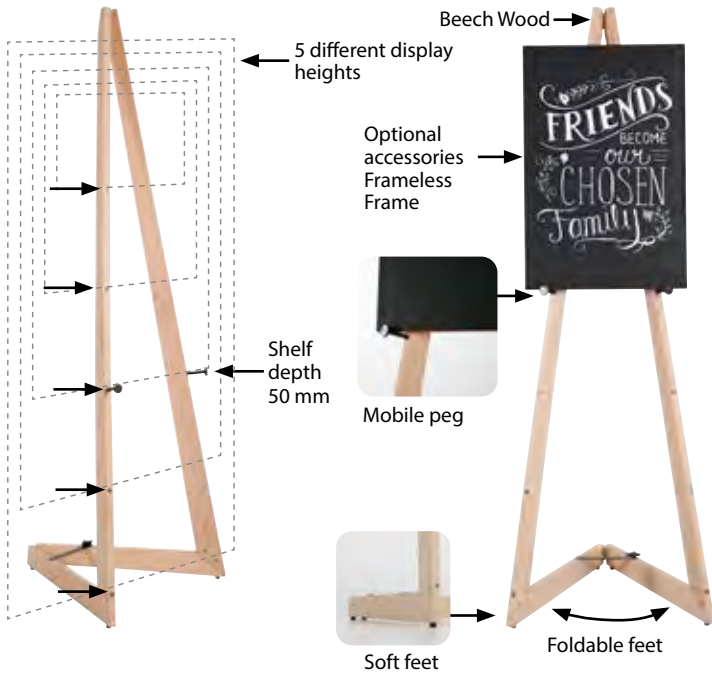

WOOD PORTABLE EASEL

MATERIAL: Beech wood

ARTICLE	SIZE	DESCRIPTION
UWPESLN010	59.05" X 21.10" X 12.16"	Natural Wood
UWPESLD010	59.05" X 21.10" X 12.16"	Dark Wood

- No assembly required
- Suitable for canvas sizes 18"x24" up to 40"x60"