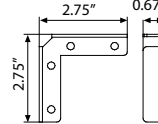

Wood Maxi Frame Corner

Article: UYPMFW0C00
2.75" x 2.75"
Wood Maxi Frame
corner, 4 Pcs.