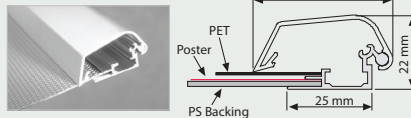

Profile / UYUP006000

42 mm Aluminium Security profile set (top & bottom) in 3 meters without springs. Top Profile is silver anodized. Bottom profile is mill finished.