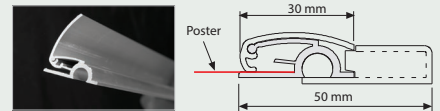

Profile / UYUP011000

Aluminium Poster Clamp profile. Top and bottom profiles are silver anodized.