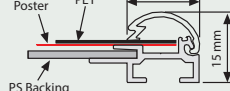

Profile / UYUP007920

9 mm Frameboard profile
3 meters silver anodized.