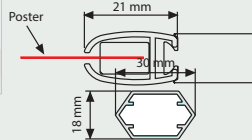

Profile / UYUP011200

Poster Fast profile
3 meters silver anodized.