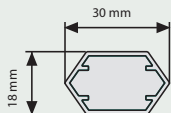

Profile / UYUP012900

Rapid Brochure set
middle profile. 3 meters.