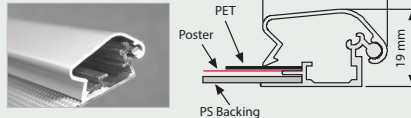

Profile / UYUP005000

32 mm Aluminium Snap profile set (top & bottom) in 3 meters without springs. Top Profile is silver anodized. Bottom profile is mill finished.