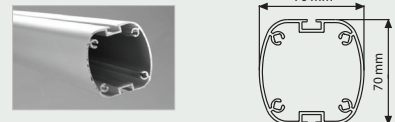

Profile / UYUP013200

Aluminium Newage Poster Clamp profile. Top and bottom profiles are silver anodized.

Profile / UYUP013100

Aluminium Fast Note Profile. 3 meters silver anodized.

Profile / UYUP012500

Aluminium Leaflet profile 3 meters silver anodized.