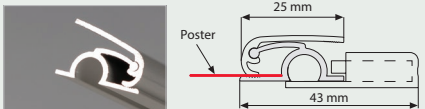

Profile / UYUP013200

Aluminium Newage Poster Clamp profile. Top and bottom profiles are silver anodized.