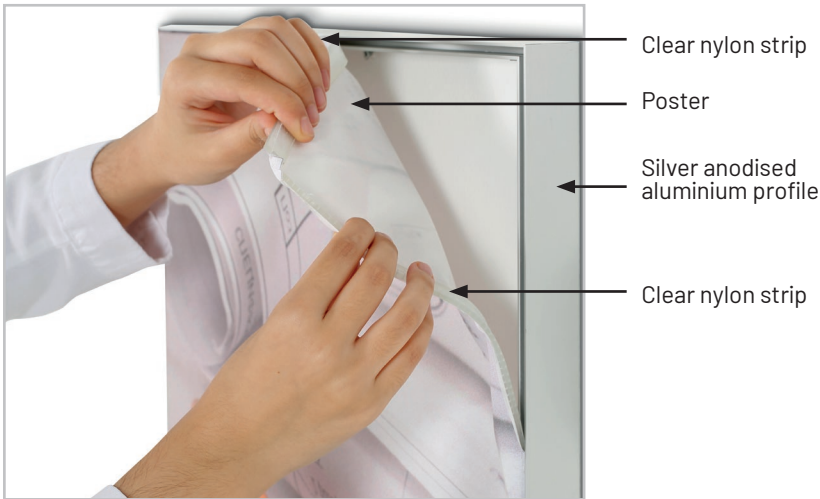

Profile / UYUP014101

King Profile

Double Sided Maxi profile.
King Frame Profile. 3 meters.
50x40 mm.

Profile / UYUP014104

Queen Profile

Double Sided Maxi profile.
Queen Frame Profile. 3 meters.
45x15 mm.

Profile / UYUP014102

Dame Profile

Single Sided Maxi profile.
Dame Frame Profile. 3 meters.
34x32 mm.

Profile / UYUP014103

Valet Profile

Single Sided Maxi profile.
Valet Frame Profile. 3 meters.
15x22 mm.

Profile / UYUP014105

Ace Profile

Single Sided Maxi profile.
Ace Frame Profile. 3 meters.
32x8 mm.

Profile

Aluminium Power LED Maxi Frame profile.

UYPLPT100 - 1000mm   UYPLPT2500 - 2500mm   UYPLPT1050 - 5000mm
UYPLPT1015 - 1500mm   UYPLPT3000 - 3000mm   UYPLPT1060 - 6000mm
UYPLPT1020 - 2000mm   UYPLPT4000 - 4000mm

Profile / UYUP014106

H Profile

H profile for Maxi frames.
3 meters. 36x19 mm.

Profile / UYPAP0D080

Diamond Profile

Diamond profile for LED Maxi Frames.
3 meters. 80x21 mm.

Profile / UYPAP0D100

Hearts Profile

Hearts profile for LED Maxi Frames.
3 meters. 100x21 mm.

Profile / UYPAP0S045

Clubs Profile

Clubs profile for LED Maxi Frames.
3 meters. 45x46 mm.

Profile / UYPAP0S090

Spades Profile

Spades profile for LED Maxi frames.
3 meters. 90x26 mm, 26x7 mm.