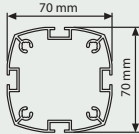

Profile / UYUP012550

Aluminium Leaflet profile
3 meters silver anodized.