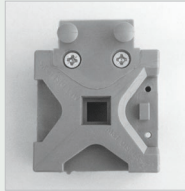

Hanger / UYUP450140

Mechanic body connector with panel hanger for Pop-up with clips. Packed in 2.