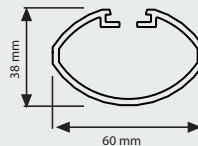

Profile / UYUP012800

Multiside Brochure set & Rapid Brochure set
profile. 3 meters

Profile / UYUP011200

Poster Fast profile
3 meters silver anodized.

Profile / UYUP012400

Cocktail Brochure set
profile. 3 meters

Profile / UYUP012900

Rapid Brochure set
middle profile. 3 meters.

Profile

Aluminium profile for Omni Frame.

- UYPOM1011 - 1100mm UYPMO1026 - 2600mm UYPMO1041 - 4100mm
- UYPOM1016 - 1600mm UYPMO1031 - 3100mm UYPMO1046 - 4600mm
- UYPOM1021 - 2100mm UYPMO1036 - 3600mm UYPMO1051 - 5100mm