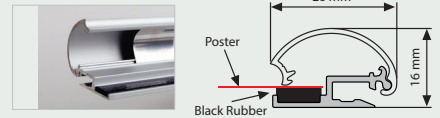

Profile / UYUP003000

26 mm Aluminium Poster Snap profile with springs & rubber. Top and bottom profiles are silver anodized.