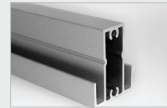

Profile / UYUP012800

Multiside Brochure set & Rapid Brochure set
profile. 3 meters

Profile / UYUP011200

Poster Fast profile
3 meters silver anodized.

Profile / UYUP012400

Cocktail Brochure set
profile. 3 meters