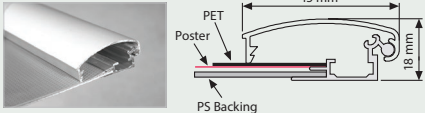

Profile / UYUP007000

45 mm Aluminium Snap profile set (top & bottom) in 3 meters without springs. Top Profile is silver anodized. Bottom profile is mill finished.