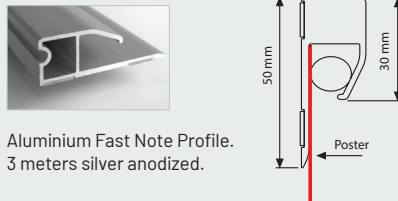

Profile / UYUP013100

Aluminium Fast Note Profile. 3 meters silver anodized.