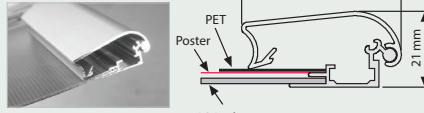

Profile / UYUP007200

46 mm Aluminium Snap profile set (top & bottom) in 3 meters without springs. Top Profile is silver anodized. Bottom profile is mill finished.