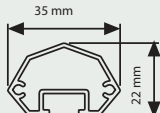

Profile / UYUP012800

Multiside Brochure set & Rapid Brochure set
profile. 3 meters