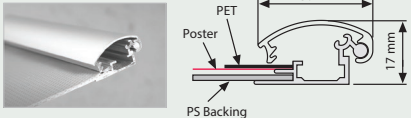

Profile / UYUP004000

30 mm Aluminium Snap profile set (top & bottom) in 3 meters without springs. Top Profile is silver anodized. Bottom profile is mill finished.