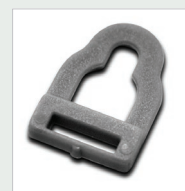

**End Cap**

Wall Sign Arc end caps Packed in 10.

UYUP021800 - 52mm
UYUP021810 - 74mm
UYUP021820 - 105mm
UYUP021840 - 94mm

**End Cap / UYUP021100**

End caps for Fast Note. Packed in 10.

Hanger

For the packing details and minimum quantities please contact our sales executives.

**Hanger / UYAA018000**

Hanger for 9 mm Frameboard. Packed in 10.

**Hanger / UYAA011000**

Metal hanger for Frame & Poster Snap. Packed in 10.

**Hanger / UYAA011010**

Metal portable hanger for Frame. Packed in 10.

**Hanger / UYAA023000**

Poster Gripper Hanger set. Packed in 10.

**Hanger / UYUP055000**

Plastic hanger for Strech Frame. Packed in 10.

**Hanger / UYUP075000**

Poster Snap hanger. Packed in 10.

**Hanger / UYUP076010**