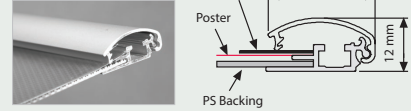

Profile / UYUP002000

25 mm Aluminium Snap profile set (top & bottom) in 3 meters without springs. Top Profile is silver anodized. Bottom profile is mill finished.