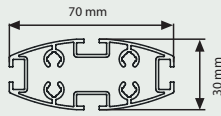

Profile / UYUP012650

Aluminium Novel Leaflet profile
3 meters silver anodized.