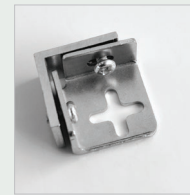

Connector / UYUP015000

Elips Profile connector for 51 mm. Packed in 8.

Connector / UYUP016000

Elips Profile connector for 43 mm. Packed in 4.

Connector / UYUP025000

Corner connector of frames for 30-32-42-45 mm. Packed in 10.

Connector / UYUP025200

Corner connector of frames for 15 mm. Packed in 10.

Connector / UYUP412295

Corner Cleat for Maxi Frame. Packed in 8.

Connector / UYUP412291

Straight Cleat for H profile of Maxi Frame. Packed in 8.