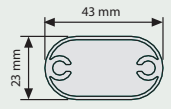

Profile / UYUP007600

Aluminium profile for Free Standing Banner Set.

Profile / UYUP010000

51 mm Aluminium Elips profile silver anodized in
3 meters.

Profile / UYUP009000

43 mm Aluminium Elips profile silver anodized in
3 meters.