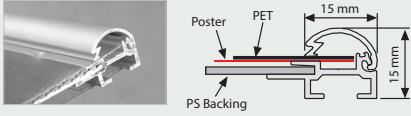

HIGH QUALITY SEMI PRODUCTS

Profiles, Connector, End Cap,
Spring, Hanger and more...

Profiles

For the packing details and minimum quantities please contact our sales executives.

Profile / UYUP007700

15 mm Aluminium Snap profile set (top & bottom) in 3 meters without springs. Top Profile is silver anodized. Bottom profile is mill finished.