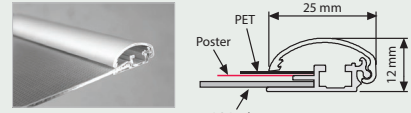

Profile / UYUP002100

25 mm Aluminium Security profile set (top & bottom) in 3 meters without springs. Top Profile is silver anodized. Bottom profile is mill finished.

Profile / UYUP008300

32 mm Aluminium Security profile set (top & bottom) in 3 meters without springs. Top Profile is silver anodized. Bottom profile is mill finished.