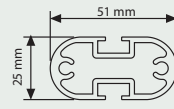

Profile / UYUP010000

51 mm Aluminium Elips profile silver anodized in
3 meters.