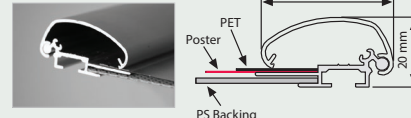

Profile / UYUP007800

38 mm Aluminium Snap profile set (top & bottom) in 3 meters without springs. Top Profile is silver anodized. Bottom profile is mill finished.