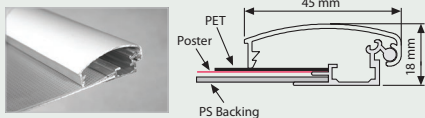

Profile / UYUP007000

45 mm Aluminium Snap profile set (top & bottom) in 3 meters without springs. Top Profile is silver anodized. Bottom profile is mill finished.