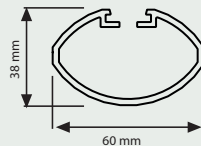

Profile

Aluminium profile for Omni Frame.