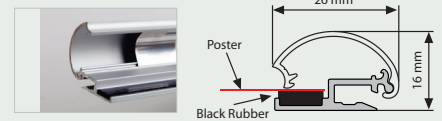

Profile / UYUP003000

26 mm Aluminium Poster Snap profile with springs & rubber. Top and bottom profiles are silver anodized.