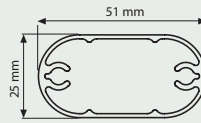

Profile / UYUP010000

51 mm Aluminium Elips profile silver anodized in
3 meters.