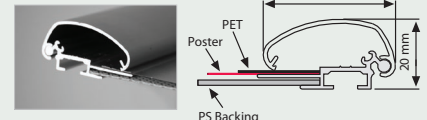

Profile / UYUP007800

38 mm Aluminium Snap profile set (top & bottom) in 3 meters without springs. Top Profile is silver anodized. Bottom profile is mill finished.