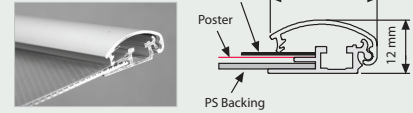

Profile / UYUP002000

25 mm Aluminium Snap profile set (top & bottom) in 3 meters without springs. Top Profile is silver anodized. Bottom profile is mill finished.