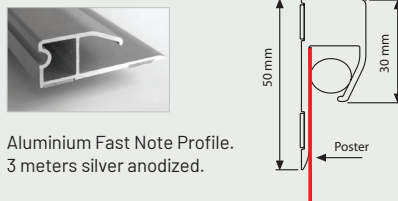

Profile / UYUP013100

Aluminium Fast Note Profile. 3 meters silver anodized.