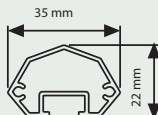

Profile / UYUP012800

Multiside Brochure set & Rapid Brochure set
profile. 3 meters