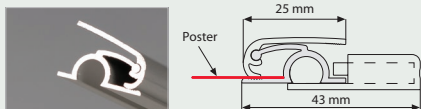

Profile / UYUP013200

Aluminium Newage Poster Clamp profile. Top and bottom profiles are silver anodized.