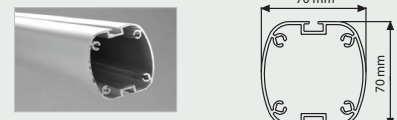

Profile / UYUP012500

Aluminium Leaflet profile 3 meters silver anodized.