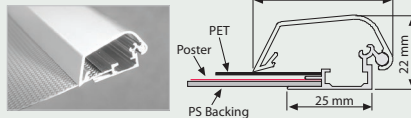

Profile / UYUP006000

42 mm Aluminium Security profile set (top & bottom) in 3 meters without springs. Top Profile is silver anodized. Bottom profile is mill finished.