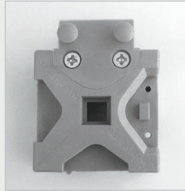

Hanger for slide-in frame & poster fast set. Packed in 10.

**Hanger / UYAA010000**

Pipe&Clamp connector for double sided Smart Banner. Packed in 5.

**Hanger / UYAA009000**

Pipe&Clamp connector for single sided Smart Banner. Packed in 5.

**Hanger / UYAA008000**

Pipe&Clamp connector for single sided Quick Banner. Packed in 5.

**Hanger / UYUP450130**

Pipe&Clamp connector for double sided Smart Banner. Packed in 5.

**Hanger / UYUP450140**

Mechanic body connector with panel hanger for Pop-up with clips. Packed in 2.