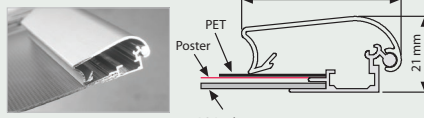

Profile / UYUP007200

46 mm Aluminium Snap profile set (top & bottom) in 3 meters without springs. Top Profile is silver anodized. Bottom profile is mill finished.