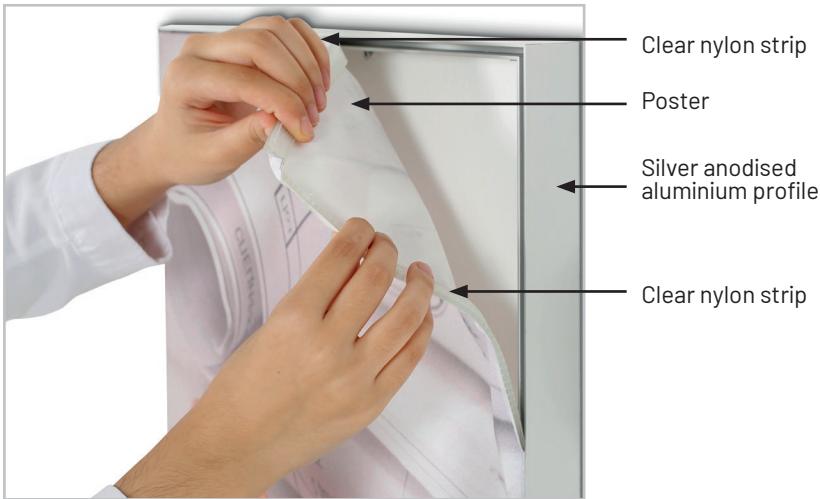

**Profile**

Aluminium profile for Omni Frame.

UYPOM1011 - 1100mm  
UYPOM1016 - 1600mm  
UYPOM1021 - 2100mm

UYPOM1026 - 2600mm  
UYPOM1031 - 3100mm  
UYPOM1036 - 3600mm

UYPOM1041 - 4100mm  
UYPOM1046 - 4600mm  
UYPOM1051 - 5100mm