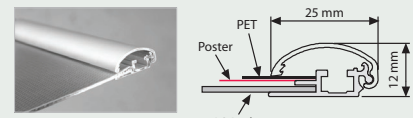

Profile / UYUP002100

25 mm Aluminium Security profile set (top & bottom) in 3 meters without springs. Top Profile is silver anodized. Bottom profile is mill finished.

Profile / UYUP008300

32 mm Aluminium Security profile set (top & bottom) in 3 meters without springs. Top Profile is silver anodized. Bottom profile is mill finished.