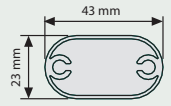

Profile / UYUP009000

43 mm Aluminium Elips profile silver anodized in
3 meters.