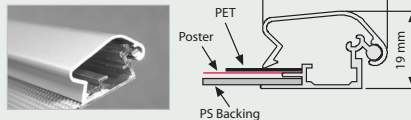

Profile / UYUP005000

32 mm Aluminium Snap profile set (top & bottom) in 3 meters without springs. Top Profile is silver anodized. Bottom profile is mill finished.