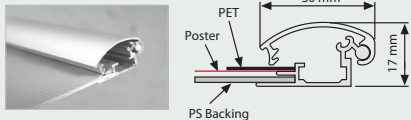

Profile / UYUP004000

30 mm Aluminium Snap profile set (top & bottom) in 3 meters without springs. Top Profile is silver anodized. Bottom profile is mill finished.