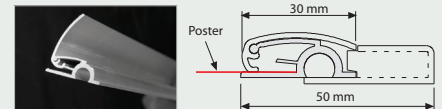

Profile / UYUP011000

Aluminium Poster Clamp profile. Top and bottom profiles are silver anodized.