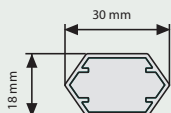

Profile / UYUP012900

Rapid Brochure set
middle profile. 3 meters.