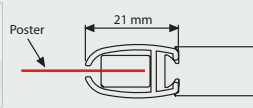

Profile / UYUP011200

Poster Fast profile
3 meters silver anodized.