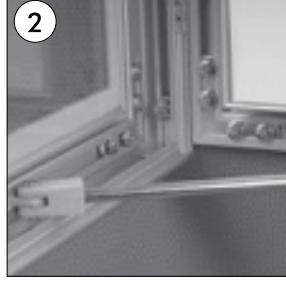

Installation Instructions

(1012710H000) SEALED POSTER SHOWBOARD

•Open the cover door.

•Take out the metal bars from the slots inside the cover. Fix the cover in open position by leaning the ends of the metal bars to the plastic holder in the bottom and upper profiles of the frame.

•Fix the frame to the wall through the holes in the canal.

•Place in the poster via the plastic pegs.

•Mount the metal bars to the slots, inside of the cover, after taking them out from the plastic holders. Lock the cover after closing.