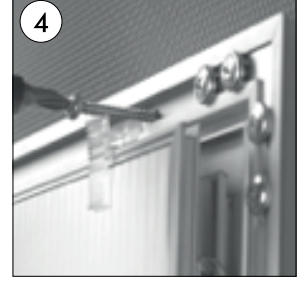

Installation Instructions

(1012710H000) SEALED POSTER SHOWBOARD

•Open the cover door.

•Take out the metal bars from the slots inside the cover. Fix the cover in open position by leaning the ends of the metal bars to the plastic holder in the bottom and upper profiles of the frame.

•Fix the frame to the wall through the holes in the canal.

•Place in the poster via the plastic pegs.

•Mount the metal bars to the slots, inside of the cover, after taking them out from the plastic holders. Lock the cover after closing.