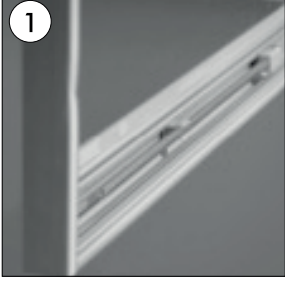

Installation Instructions

(1012710H000) SEALED POSTER SHOWBOARD

•Open the cover door.

•Take out the metal bars from the slots inside the cover. Fix the cover in open position by leaning the ends of the metal bars to the plastic holder in the bottom and upper profiles of the frame.

•Fix the frame to the wall through the holes in the canal.

•Place in the poster via the plastic pegs.

•Mount the metal bars to the slots, inside of the cover, after taking them out from the plastic holders. Lock the cover after closing.