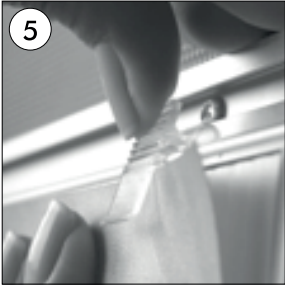

Installation Instructions

(1012710H000) SEALED POSTER SHOWBOARD

•Open the cover door.

•Take out the metal bars from the slots inside the cover. Fix the cover in open position by leaning the ends of the metal bars to the plastic holder in the bottom and upper profiles of the frame.

•Fix the frame to the wall through the holes in the canal.

•Place in the poster via the plastic pegs.

•Mount the metal bars to the slots, inside of the cover, after taking them out from the plastic holders. Lock the cover after closing.