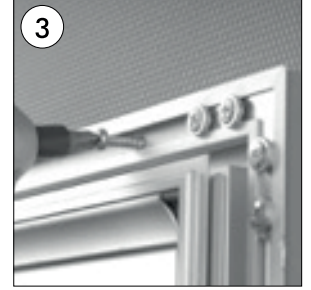

## (1012711H000) SEALED MAGNETIC SHOWBOARD

• Open the cover door.

• Take out the metal bars from the slots inside the cover. Fix the cover in open position by leaning the ends of the metal bars to the plastic holder in the bottom and upper profiles of the frame.

• Fix the frame to the wall through the holes in the canal.

• Attach your documents to the base with magnetic pins. Write your notes to the write-enable base with boardmarker.

• Mount the metal bars to the slots, inside of the cover, after taking them out from the plastic holders. Lock the cover after closing.