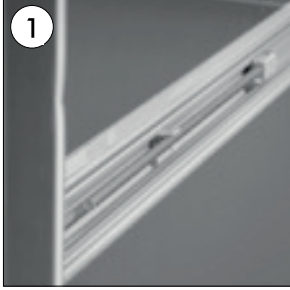

## (1012711H000) SEALED MAGNETIC SHOWBOARD

• Open the cover door.

• Take out the metal bars from the slots inside the cover. Fix the cover in open position by leaning the ends of the metal bars to the plastic holder in the bottom and upper profiles of the frame.

• Fix the frame to the wall through the holes in the canal.

• Attach your documents to the base with magnetic pins. Write your notes to the write-enable base with boardmarker.

• Mount the metal bars to the slots, inside of the cover, after taking them out from the plastic holders. Lock the cover after closing.