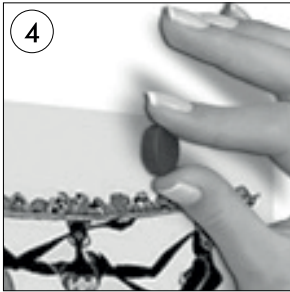

## (1012711H000) SEALED MAGNETIC SHOWBOARD

• Open the cover door.

• Take out the metal bars from the slots inside the cover. Fix the cover in open position by leaning the ends of the metal bars to the plastic holder in the bottom and upper profiles of the frame.

• Fix the frame to the wall through the holes in the canal.

• Attach your documents to the base with magnetic pins. Write your notes to the write-enable base with boardmarker.

• Mount the metal bars to the slots, inside of the cover, after taking them out from the plastic holders. Lock the cover after closing.