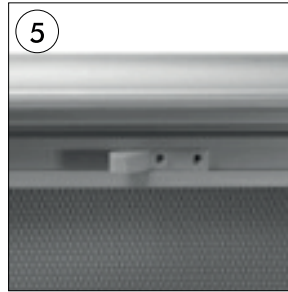

• Mount the metal bars to the slots, inside of the cover, after taking them out from the plastic holders. Lock the cover after closing.