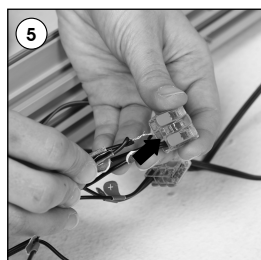

Installation Instructions

(1010284H000)

LUMI MAXI TOTEM WITH LED DOUBLE SIDED

Each product package includes

- 2 x Feet
- 1 x Main body Shipped Unassembled
- 4 x Bolt M6x25
- 1 x Allen Key (5)
- 1 x Allen Key (2.5)
- 8 x Corner Bracket
- 1 x Power supply
- 1 x EU Plug

RENT NOW

800-691-1500
WWW.RENTTACAR.COM

Caution!

- 1- Do not step on the light panel nor place the heavy object on the light panel.
- 2- Do not pull the cable with excessive force.
- 3- Use correct capacity and voltage of D.C. power supply.
Failure to observe this instruction could result in breakdown.
- 4- Do not touch the light panel or electrical devices with wet hand. Failure to observe this instruction could result in electrical shocks and severe injuries.
- 5- Do not subject this light panel to outdoor, high humid and vaporized area.
Failure to observe this instruction could result in breakdown.
- 6- Keep this out of the direct rays of the sun. Failure to observe this instruction could result in color changes of acrylic plate.
- 7- Keep away from fire or severe hot place. Acceptable ambient temperature is max.35°C Failure to observe this instruction could result in shorten the life time and degradation of brightness of LED light source.