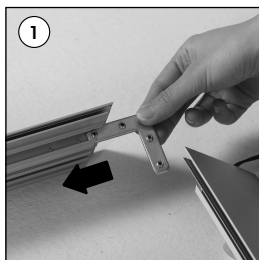

Installation Instructions

(1010284H000)

LUMI MAXI TOTEM WITH LED DOUBLE SIDED

Each product package includes

- 2 x Feet
- 1 x Main body Shipped Unassembled
- 4 x Bolt M6x25
- 1 x Allen Key (5)
- 1 x Allen Key (2.5)
- 8 x Corner Bracket
- 1 x Power supply
- 1 x EU Plug

RENT NOW

800-691-1500
WWW.RENTTACAR.COM

Caution!

- 1- Do not step on the light panel nor place the heavy object on the light panel.
- 2- Do not pull the cable with excessive force.
- 3- Use correct capacity and voltage of D.C. power supply.
Failure to observe this instruction could result in breakdown.
- 4- Do not touch the light panel or electrical devices with wet hand. Failure to observe this instruction could result in electrical shocks and severe injuries.
- 5- Do not subject this light panel to outdoor, high humid and vaporized area.
Failure to observe this instruction could result in breakdown.
- 6- Keep this out of the direct rays of the sun. Failure to observe this instruction could result in color changes of acrylic plate.
- 7- Keep away from fire or severe hot place. Acceptable ambient temperature is max.35°C Failure to observe this instruction could result in shorten the life time and degradation of brightness of LED light source.