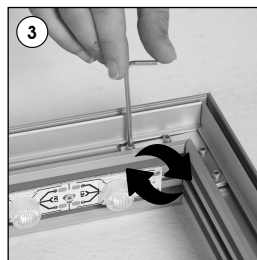

Installation Instructions

(1010284H000)

LUMI MAXI TOTEM WITH LED DOUBLE SIDED

Each product package includes

- 2 x Feet
- 1 x Main body Shipped Unassembled
- 4 x Bolt M6x25
- 1 x Allen Key (5)
- 1 x Allen Key (2.5)
- 8 x Corner Bracket
- 1 x Power supply
- 1 x EU Plug

RENT NOW

800-691-1500
WWW.RENTTACAR.COM

Caution!

- 1- Do not step on the light panel nor place the heavy object on the light panel.
- 2- Do not pull the cable with excessive force.
- 3- Use correct capacity and voltage of D.C. power supply.
Failure to observe this instruction could result in breakdown.
- 4- Do not touch the light panel or electrical devices with wet hand. Failure to observe this instruction could result in electrical shocks and severe injuries.
- 5- Do not subject this light panel to outdoor, high humid and vaporized area.
Failure to observe this instruction could result in breakdown.
- 6- Keep this out of the direct rays of the sun. Failure to observe this instruction could result in color changes of acrylic plate.
- 7- Keep away from fire or severe hot place. Acceptable ambient temperature is max.35°C Failure to observe this instruction could result in shorten the life time and degradation of brightness of LED light source.