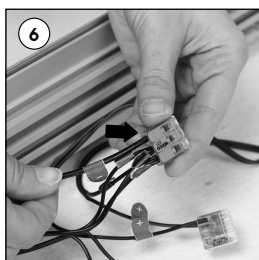

Installation Instructions

(1010284H000)

LUMI MAXI TOTEM WITH LED DOUBLE SIDED

Each product package includes

- 2 x Feet
- 1 x Main body Shipped Unassembled
- 4 x Bolt M6x25
- 1 x Allen Key (5)
- 1 x Allen Key (2.5)
- 8 x Corner Bracket
- 1 x Power supply
- 1 x EU Plug

RENT NOW

800-691-1500
WWW.RENTTACAR.COM

Caution!

- 1- Do not step on the light panel nor place the heavy object on the light panel.
- 2- Do not pull the cable with excessive force.
- 3- Use correct capacity and voltage of D.C. power supply.
Failure to observe this instruction could result in breakdown.
- 4- Do not touch the light panel or electrical devices with wet hand. Failure to observe this instruction could result in electrical shocks and severe injuries.
- 5- Do not subject this light panel to outdoor, high humid and vaporized area.
Failure to observe this instruction could result in breakdown.
- 6- Keep this out of the direct rays of the sun. Failure to observe this instruction could result in color changes of acrylic plate.
- 7- Keep away from fire or severe hot place. Acceptable ambient temperature is max.35°C Failure to observe this instruction could result in shorten the life time and degradation of brightness of LED light source.