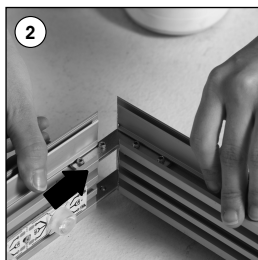

Installation Instructions

(1010284H000)

LUMI MAXI TOTEM WITH LED DOUBLE SIDED

Each product package includes

- 2 x Feet
- 1 x Main body Shipped Unassembled
- 4 x Bolt M6x25
- 1 x Allen Key (5)
- 1 x Allen Key (2.5)
- 8 x Corner Bracket
- 1 x Power supply
- 1 x EU Plug

RENT NOW

800-691-1500
WWW.RENTTACAR.COM

Caution!

- 1- Do not step on the light panel nor place the heavy object on the light panel.
- 2- Do not pull the cable with excessive force.
- 3- Use correct capacity and voltage of D.C. power supply.
Failure to observe this instruction could result in breakdown.
- 4- Do not touch the light panel or electrical devices with wet hand. Failure to observe this instruction could result in electrical shocks and severe injuries.
- 5- Do not subject this light panel to outdoor, high humid and vaporized area.
Failure to observe this instruction could result in breakdown.
- 6- Keep this out of the direct rays of the sun. Failure to observe this instruction could result in color changes of acrylic plate.
- 7- Keep away from fire or severe hot place. Acceptable ambient temperature is max.35°C Failure to observe this instruction could result in shorten the life time and degradation of brightness of LED light source.