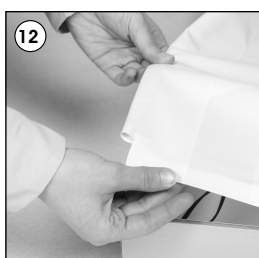

Installation Instructions

(1010284H000)

LUMI MAXI TOTEM WITH LED DOUBLE SIDED

Each product package includes

- 2 x Feet
- 1 x Main body Shipped Unassembled
- 4 x Bolt M6x25
- 1 x Allen Key (5)
- 1 x Allen Key (2.5)
- 8 x Corner Bracket
- 1 x Power supply
- 1 x EU Plug

RENT NOW

800-691-1500
WWW.RENTTACAR.COM

Caution!

- 1- Do not step on the light panel nor place the heavy object on the light panel.
- 2- Do not pull the cable with excessive force.
- 3- Use correct capacity and voltage of D.C. power supply.
Failure to observe this instruction could result in breakdown.
- 4- Do not touch the light panel or electrical devices with wet hand. Failure to observe this instruction could result in electrical shocks and severe injuries.
- 5- Do not subject this light panel to outdoor, high humid and vaporized area.
Failure to observe this instruction could result in breakdown.
- 6- Keep this out of the direct rays of the sun. Failure to observe this instruction could result in color changes of acrylic plate.
- 7- Keep away from fire or severe hot place. Acceptable ambient temperature is max.35°C Failure to observe this instruction could result in shorten the life time and degradation of brightness of LED light source.