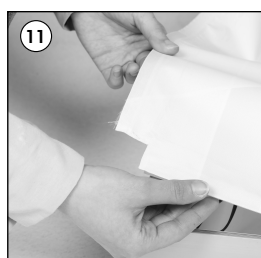

Installation Instructions

(1010284H000)

LUMI MAXI TOTEM WITH LED DOUBLE SIDED

Each product package includes

- 2 x Feet
- 1 x Main body Shipped Unassembled
- 4 x Bolt M6x25
- 1 x Allen Key (5)
- 1 x Allen Key (2.5)
- 8 x Corner Bracket
- 1 x Power supply
- 1 x EU Plug

RENT NOW

800-691-1500
WWW.RENTTACAR.COM

Caution!

- 1- Do not step on the light panel nor place the heavy object on the light panel.
- 2- Do not pull the cable with excessive force.
- 3- Use correct capacity and voltage of D.C. power supply.
Failure to observe this instruction could result in breakdown.
- 4- Do not touch the light panel or electrical devices with wet hand. Failure to observe this instruction could result in electrical shocks and severe injuries.
- 5- Do not subject this light panel to outdoor, high humid and vaporized area.
Failure to observe this instruction could result in breakdown.
- 6- Keep this out of the direct rays of the sun. Failure to observe this instruction could result in color changes of acrylic plate.
- 7- Keep away from fire or severe hot place. Acceptable ambient temperature is max.35°C Failure to observe this instruction could result in shorten the life time and degradation of brightness of LED light source.