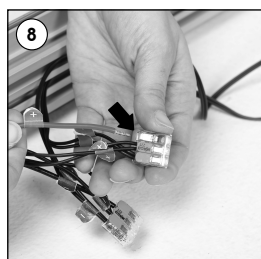

Installation Instructions

(1010284H000)

LUMI MAXI TOTEM WITH LED DOUBLE SIDED

Each product package includes

- 2 x Feet
- 1 x Main body Shipped Unassembled
- 4 x Bolt M6x25
- 1 x Allen Key (5)
- 1 x Allen Key (2.5)
- 8 x Corner Bracket
- 1 x Power supply
- 1 x EU Plug

RENT NOW

800-691-1500
WWW.RENTTACAR.COM

Caution!

- 1- Do not step on the light panel nor place the heavy object on the light panel.
- 2- Do not pull the cable with excessive force.
- 3- Use correct capacity and voltage of D.C. power supply.
Failure to observe this instruction could result in breakdown.
- 4- Do not touch the light panel or electrical devices with wet hand. Failure to observe this instruction could result in electrical shocks and severe injuries.
- 5- Do not subject this light panel to outdoor, high humid and vaporized area.
Failure to observe this instruction could result in breakdown.
- 6- Keep this out of the direct rays of the sun. Failure to observe this instruction could result in color changes of acrylic plate.
- 7- Keep away from fire or severe hot place. Acceptable ambient temperature is max.35°C Failure to observe this instruction could result in shorten the life time and degradation of brightness of LED light source.