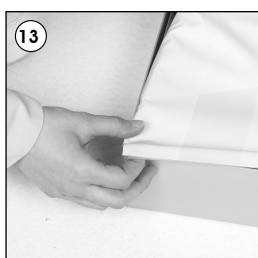

Installation Instructions

(1010284H000)

LUMI MAXI TOTEM WITH LED DOUBLE SIDED

Each product package includes

- 2 x Feet
- 1 x Main body Shipped Unassembled
- 4 x Bolt M6x25
- 1 x Allen Key (5)
- 1 x Allen Key (2.5)
- 8 x Corner Bracket
- 1 x Power supply
- 1 x EU Plug

RENT NOW

800-691-1500
WWW.RENTTACAR.COM

Caution!

- 1- Do not step on the light panel nor place the heavy object on the light panel.
- 2- Do not pull the cable with excessive force.
- 3- Use correct capacity and voltage of D.C. power supply.
Failure to observe this instruction could result in breakdown.
- 4- Do not touch the light panel or electrical devices with wet hand. Failure to observe this instruction could result in electrical shocks and severe injuries.
- 5- Do not subject this light panel to outdoor, high humid and vaporized area.
Failure to observe this instruction could result in breakdown.
- 6- Keep this out of the direct rays of the sun. Failure to observe this instruction could result in color changes of acrylic plate.
- 7- Keep away from fire or severe hot place. Acceptable ambient temperature is max.35°C Failure to observe this instruction could result in shorten the life time and degradation of brightness of LED light source.