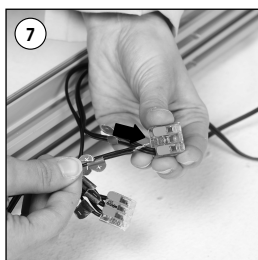

Installation Instructions

(1010284H000)

LUMI MAXI TOTEM WITH LED DOUBLE SIDED

Each product package includes

- 2 x Feet
- 1 x Main body Shipped Unassembled
- 4 x Bolt M6x25
- 1 x Allen Key (5)
- 1 x Allen Key (2.5)
- 8 x Corner Bracket
- 1 x Power supply
- 1 x EU Plug

RENT NOW

800-691-1500
WWW.RENTTACAR.COM

Caution!

- 1- Do not step on the light panel nor place the heavy object on the light panel.
- 2- Do not pull the cable with excessive force.
- 3- Use correct capacity and voltage of D.C. power supply.
Failure to observe this instruction could result in breakdown.
- 4- Do not touch the light panel or electrical devices with wet hand. Failure to observe this instruction could result in electrical shocks and severe injuries.
- 5- Do not subject this light panel to outdoor, high humid and vaporized area.
Failure to observe this instruction could result in breakdown.
- 6- Keep this out of the direct rays of the sun. Failure to observe this instruction could result in color changes of acrylic plate.
- 7- Keep away from fire or severe hot place. Acceptable ambient temperature is max.35°C Failure to observe this instruction could result in shorten the life time and degradation of brightness of LED light source.