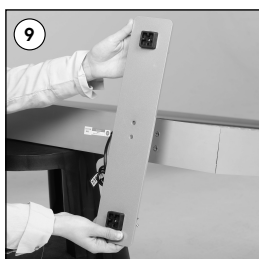

Installation Instructions

(1010284H000)

LUMI MAXI TOTEM WITH LED DOUBLE SIDED

Each product package includes

- 2 x Feet
- 1 x Main body Shipped Unassembled
- 4 x Bolt M6x25
- 1 x Allen Key (5)
- 1 x Allen Key (2.5)
- 8 x Corner Bracket
- 1 x Power supply
- 1 x EU Plug

RENT NOW

800-691-1500
WWW.RENTTACAR.COM

Caution!

- 1- Do not step on the light panel nor place the heavy object on the light panel.
- 2- Do not pull the cable with excessive force.
- 3- Use correct capacity and voltage of D.C. power supply.
Failure to observe this instruction could result in breakdown.
- 4- Do not touch the light panel or electrical devices with wet hand. Failure to observe this instruction could result in electrical shocks and severe injuries.
- 5- Do not subject this light panel to outdoor, high humid and vaporized area.
Failure to observe this instruction could result in breakdown.
- 6- Keep this out of the direct rays of the sun. Failure to observe this instruction could result in color changes of acrylic plate.
- 7- Keep away from fire or severe hot place. Acceptable ambient temperature is max.35°C Failure to observe this instruction could result in shorten the life time and degradation of brightness of LED light source.