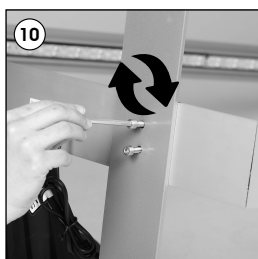

Installation Instructions

(1010284H000)

LUMI MAXI TOTEM WITH LED DOUBLE SIDED

Each product package includes

- 2 x Feet
- 1 x Main body Shipped Unassembled
- 4 x Bolt M6x25
- 1 x Allen Key (5)
- 1 x Allen Key (2.5)
- 8 x Corner Bracket
- 1 x Power supply
- 1 x EU Plug

RENT NOW

800-691-1500
WWW.RENTTACAR.COM

Caution!

- 1- Do not step on the light panel nor place the heavy object on the light panel.
- 2- Do not pull the cable with excessive force.
- 3- Use correct capacity and voltage of D.C. power supply.
Failure to observe this instruction could result in breakdown.
- 4- Do not touch the light panel or electrical devices with wet hand. Failure to observe this instruction could result in electrical shocks and severe injuries.
- 5- Do not subject this light panel to outdoor, high humid and vaporized area.
Failure to observe this instruction could result in breakdown.
- 6- Keep this out of the direct rays of the sun. Failure to observe this instruction could result in color changes of acrylic plate.
- 7- Keep away from fire or severe hot place. Acceptable ambient temperature is max.35°C Failure to observe this instruction could result in shorten the life time and degradation of brightness of LED light source.