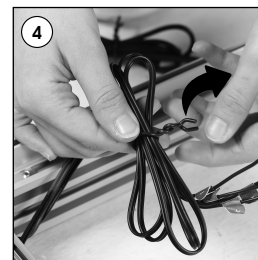

Installation Instructions

(1010284H000)

LUMI MAXI TOTEM WITH LED DOUBLE SIDED

Each product package includes

- 2 x Feet
- 1 x Main body Shipped Unassembled
- 4 x Bolt M6x25
- 1 x Allen Key (5)
- 1 x Allen Key (2.5)
- 8 x Corner Bracket
- 1 x Power supply
- 1 x EU Plug

RENT NOW

800-691-1500
WWW.RENTTACAR.COM

Caution!

- 1- Do not step on the light panel nor place the heavy object on the light panel.
- 2- Do not pull the cable with excessive force.
- 3- Use correct capacity and voltage of D.C. power supply.
Failure to observe this instruction could result in breakdown.
- 4- Do not touch the light panel or electrical devices with wet hand. Failure to observe this instruction could result in electrical shocks and severe injuries.
- 5- Do not subject this light panel to outdoor, high humid and vaporized area.
Failure to observe this instruction could result in breakdown.
- 6- Keep this out of the direct rays of the sun. Failure to observe this instruction could result in color changes of acrylic plate.
- 7- Keep away from fire or severe hot place. Acceptable ambient temperature is max.35°C Failure to observe this instruction could result in shorten the life time and degradation of brightness of LED light source.